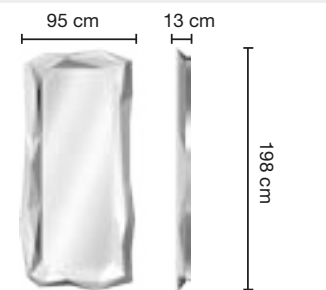

MISURE ARREDI

FURNITURE MEASUREMENTS

SOLITAIRE