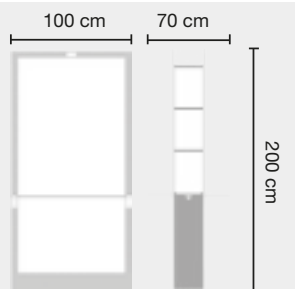

MISURE ARREDI

FURNITURE MEASUREMENTS

STATE - S DB