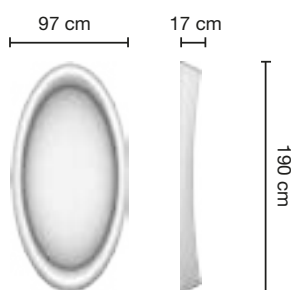

195
L

113 S

MISURE ARREDI

FURNITURE MEASUREMENTS

MOONLIGHT

MOONLIGHT DB

BLACK STAR

OPTICAL