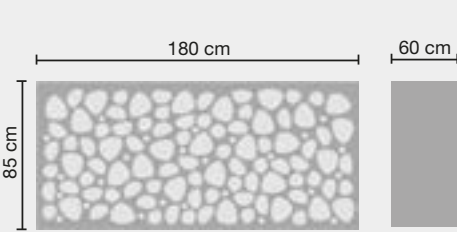

ZIP LOUNGE

BILLY

STONE

B SIDE

MEETING

HALL

VOLUME

EXECUTIVE