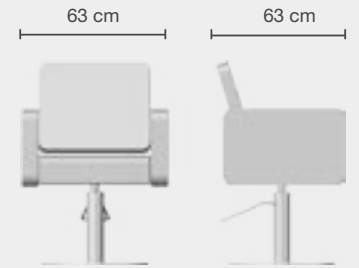

SUPERIOR CLASS