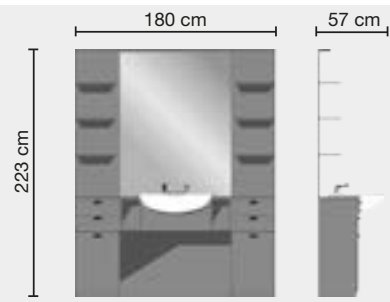

BARBER LUXURY