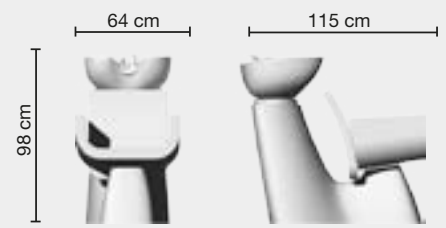

WONDER

DOMO

UPGRADE

ALLUMINIUM CLOUD

FIBER EMMA

JUPITER 390

JUPITER 389

JUPITER 388