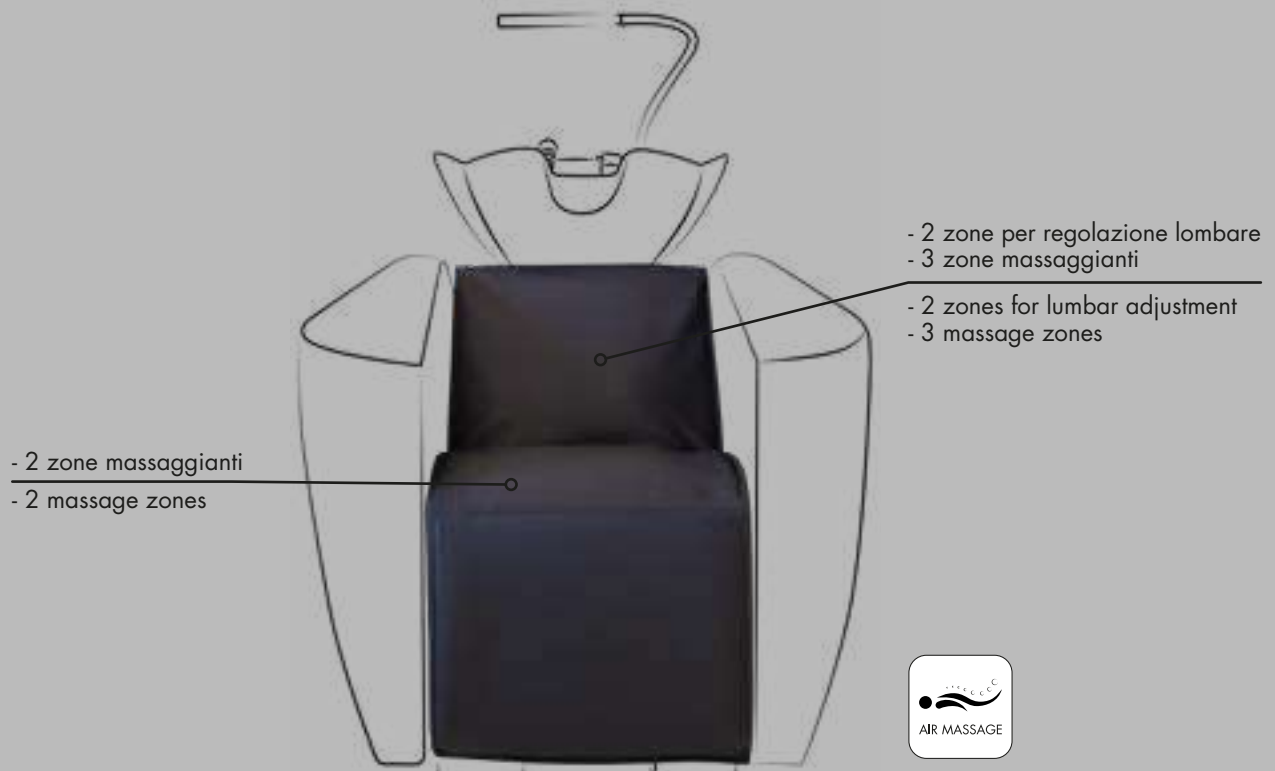

Rainfall waterfall with thermostat: comfort and savings for your salon.

Innovative thermostatic rainfall waterfall:

- Constant temperature thanks to the integrated thermostat
 - Water savings without compromising comfort
- A wellness and sustainability experience for your clients.

Cod.HDSP1

SPA - air massage Ceriotti

Materassino con massaggio ad aria / Air massage mattress

Regala un trattamento rilassante ai tuoi clienti
Give your clients a relaxing treatment

Facile da rimuovere
Easy to remove