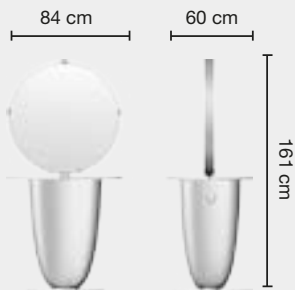

MISURE ARREDI

FURNITURE MEASUREMENTS

MINUETTO