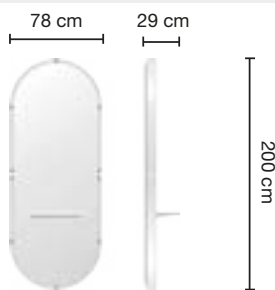

GLAM LUXURY