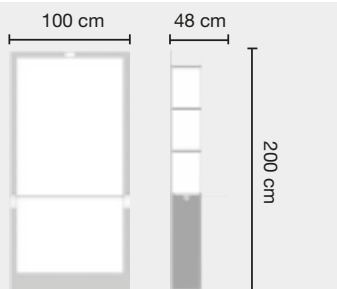

MISURE ARREDI

FURNITURE MEASUREMENTS

STATE - S