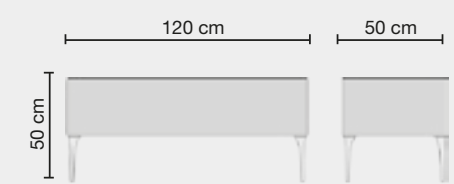

OLIVER

BARBER LUXURY

PLEASE

STAND BY

KATE

LEO

KATE LOUNGE

ZIP