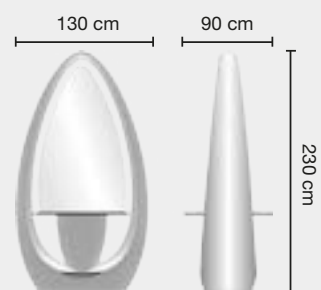

195
L

113 S

MISURE ARREDI

FURNITURE MEASUREMENTS

MOONLIGHT

MOONLIGHT DB

BLACK STAR

OPTICAL