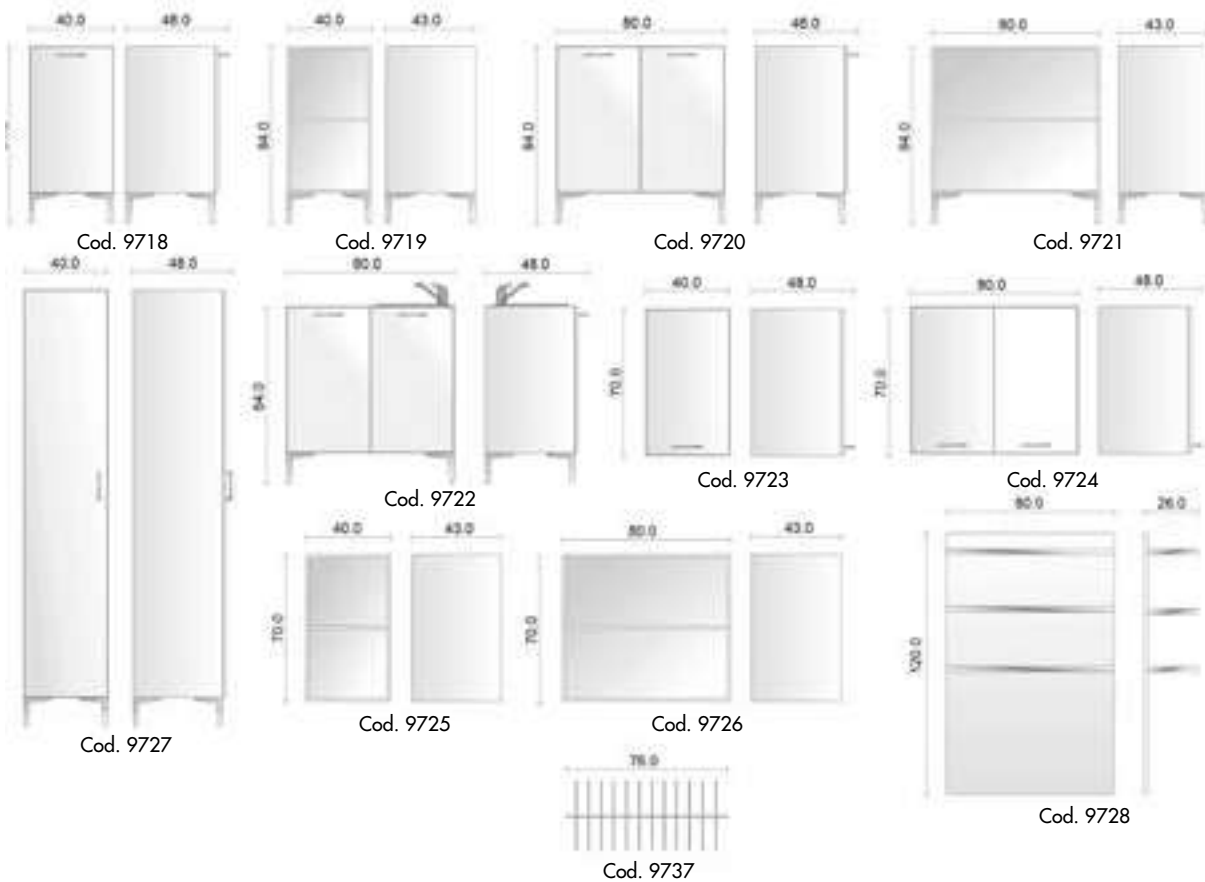

LEGENDA BACKWASHING UNIT - BACKWASHING UNIT LEGEND

Cod. 9718 Base anta 40 cm - Floor cabinet 40 cm	Cod. 9725 Pensile giorno 40 cm - Open wall unit 40 cm
Cod. 9719 Base giorno 40 cm - Open floor cabinet 40 cm	Cod. 9726 Pensile giorno 80 cm - Open wall unit 80 cm
Cod. 9720 Base anta 80 cm - Floor cabinet 80 cm	Cod. 9727 Colonna anta 40 cm - Tall column cabinet 40 cm
Cod. 9721 Base giorno 80 cm - Open floor cabinet 80 cm	Cod. 9728 Mensole giorno 80 cm - Open shelves 80 cm
Cod. 9722 Base lavello 80 cm - Floor cabinet with basin 80 cm	Cod. 9729 - 9731 - 9733 - 9735 - Top 80/120/160/200 cm
Cod. 9723 Pensile anta 40 cm - Wall unit 40 cm	Cod. 9730 - 9732 - 9734 - 9736 Top lavello -
Cod. 9724 Pensile anta 80 cm - Wall unit 80 cm	Top for basin 80/120/160/200 cm
	Cod. 9737 Color bar - Colour Bar