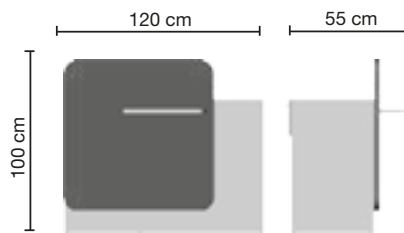

ZIP LOUNGE

BILLY

STONE

B SIDE

MEETING

HALL

VOLUME

EXECUTIVE