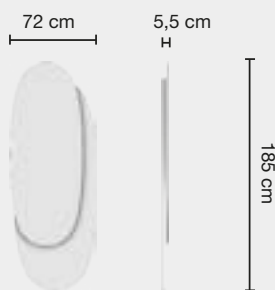

MISURE ARREDI

FURNITURE MEASUREMENTS

HARRY