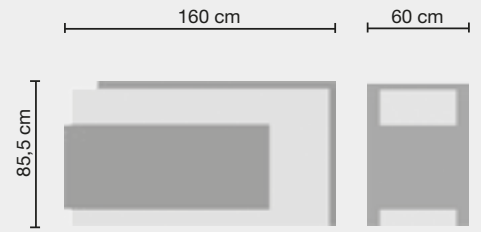

ZIP LOUNGE

BILLY

STONE

B SIDE

MEETING

HALL

VOLUME

EXECUTIVE