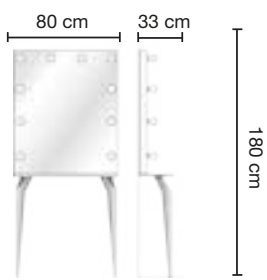

BACKSTAGE 2024