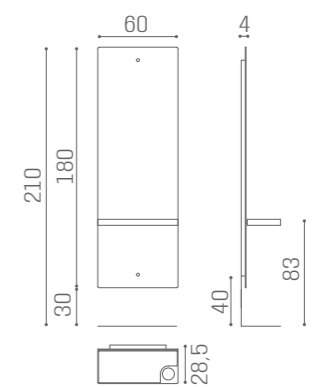

MIRRORS LUNAR

ALUMINIUM + MIRROR
MI/370-07
€939

ALUMINIUM
MI/370-06
€939