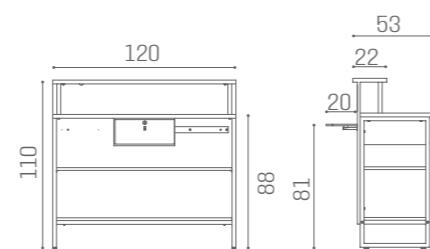

AVAILABLE IN THE MATERIALS