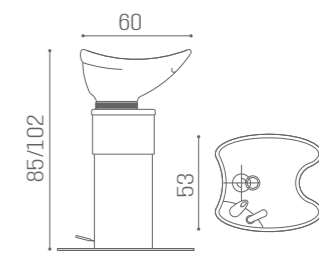

COLUMN+

	WU/065/B €1.999
	WU/065/N €2.099
	WU/065/M €2.249