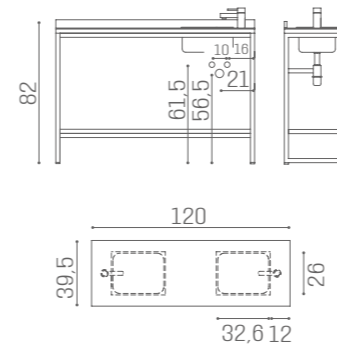

* ACC/200
€299