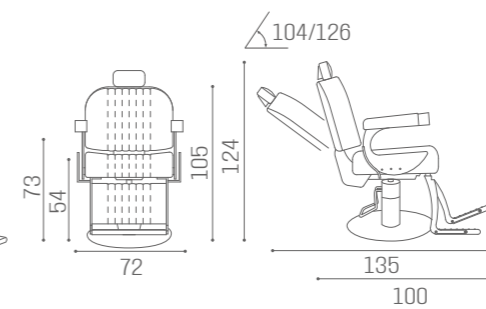

SH/278-6
€4.379