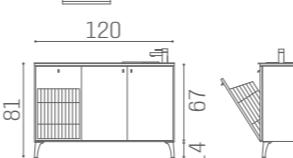

SERVICE CABINETS

SERVICE CENTRE

IN PHOTO:
MOKA 04

SERVICE CABINETS

80 CM

WO/140
€799

120 CM

WO/143
€1.189

SERVICE CENTRE FRONT AND CAMDEN
AVAILABLE IN THE MATERIALS

VINTAGE 01   BLACK ASH 02   CEMENT GREY 03

MOKA 04   OAK 05   WHITE ASH 06

GLASS TOP

INCLUDED WITH
WO/138 - WO/139
WO/143 - WO/144
WO/145

* ACC/200
€299

CAMDEN

WO/200
€879

WO/202
€1.379

WO/201
€1.379

WO/138
€1.379

WO/144
€1.629

WO/139
€1.379

WO/145
€1.629

WO/147
€599

WO/149
€799

WO/146
€499

WO/148
€629

STOOLS

HARLEY
ESP/1000-2
€149

64/84

MUSTANG
CS/301
€299

60/86

GILERA
CS/400
€249

64/84

HARLEY+
CS/275
€229

64/84

MUSTANG+
CS/375
€379

60/86

GILERA+
CS/475
€319

64/84