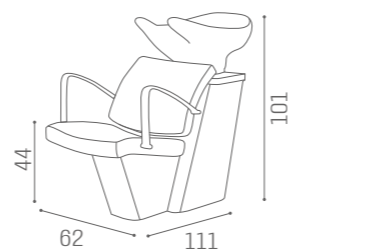

BLACK STRUCTURE	SILVER STRUCTURE
	WU/250-21/B €2.099	WU/250-22/B €2.099
	WU/250-21/N €2.199	WU/250-22/N €2.199
	WU/250-21/M €2.349	WU/250-22/M €2.349

LINK
WU/L251 FOR COMPACT BLACK
WU/L252 FOR COMPACT SILVER
€379