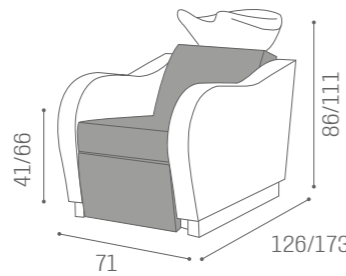

WASHUNITS LUXURY HIGH

IN PHOTO:
BROWN ICE R3

IN PHOTO:
VINTAGE TAN G2

WASHUNITS GRAVITY

MASSAGE LEG REST LIFT		LEG REST LIFT	
	WU/156/B €5.629		WU/151/B €4.719
	WU/156/N €5.729		WU/151/N €4.819
	WU/156/M €5.879		WU/151/M €4.969

COLOURS A ● B ○

COLOURS A ● B ○

MASSAGE LEG REST LIFT		LEG REST LIFT	
	WU/155/B €5.629		WU/150/B €4.719
	WU/155/N €5.729		WU/150/N €4.819
	WU/155/M €5.879		WU/150/M €4.969