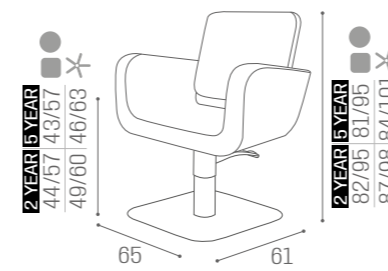

SEE PAGE 51 FOR
RECLINING VERSION