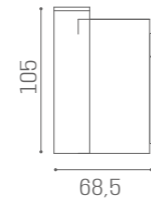

DESKS MILLENNIUM

IN PHOTO:
ROSE YUTA S6

L60 X W30 CM

IN PHOTO:
VINTAGE 01

DESKS MILLENNIUM WOOD

FRONT PANEL AVAILABLE IN THE MATERIALS