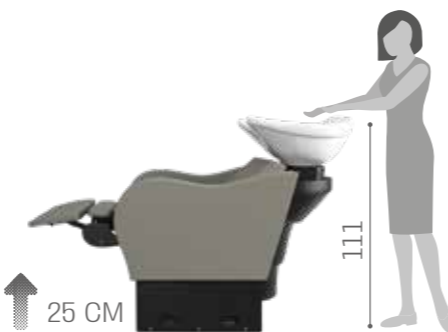

WASHUNITS LUXURY HIGH

IN PHOTO:
BROWN ICE R3

IN PHOTO:
VINTAGE TAN G2

WASHUNITS GRAVITY

MASSAGE LEG REST LIFT		LEG REST LIFT	
	WU/156/B €5.629		WU/151/B €4.719
	WU/156/N €5.729		WU/151/N €4.819
	WU/156/M €5.879		WU/151/M €4.969

COLOURS A ● B ○

COLOURS A ● B ○

MASSAGE LEG REST LIFT		LEG REST LIFT	
	WU/155/B €5.629		WU/150/B €4.719
	WU/155/N €5.729		WU/150/N €4.819
	WU/155/M €5.879		WU/150/M €4.969