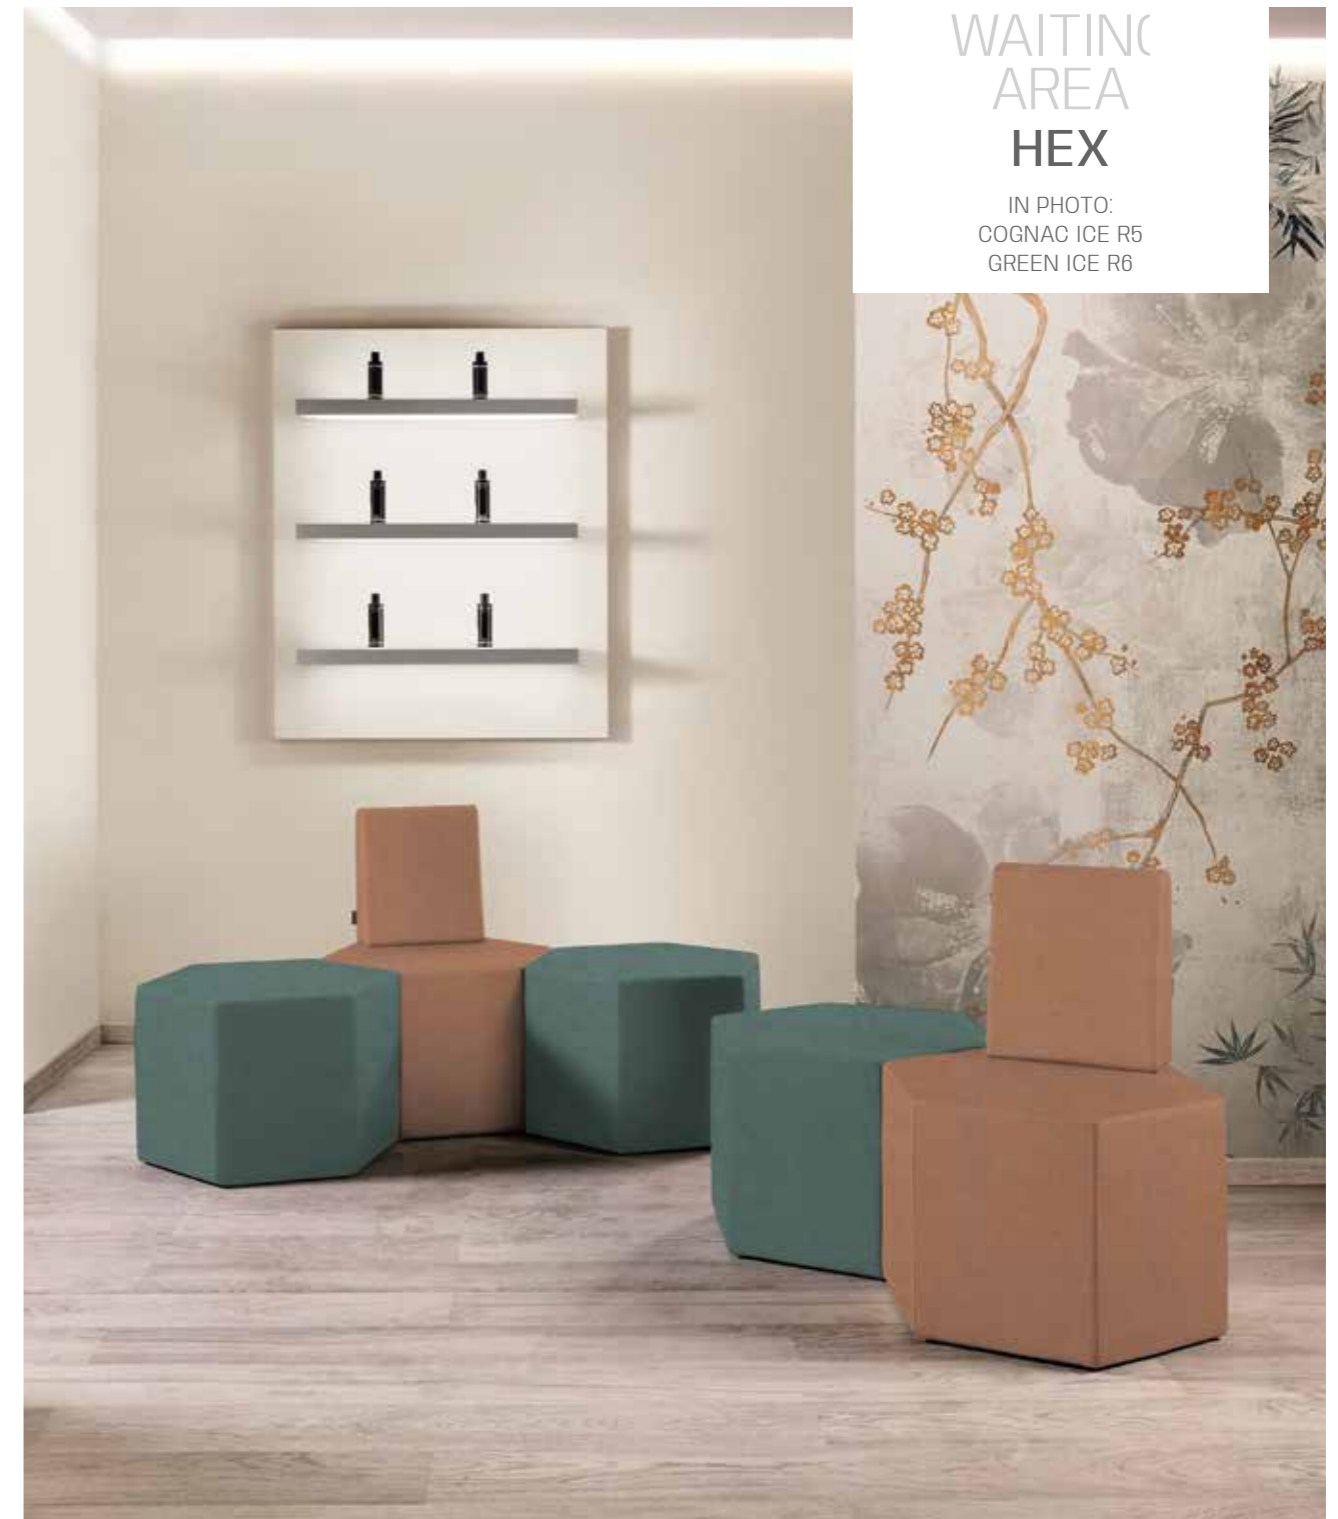

## WAITING AREA OPALE

IN PHOTO:  
A VINTAGE BLACK G1  
B VINTAGE GREY K1

SH/954  
**€629**

SH/955  
**€999**

COLOURS A ● B ○