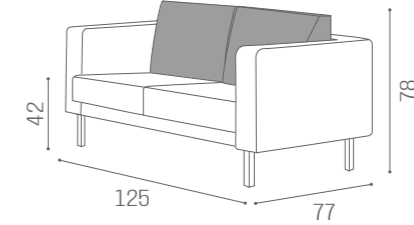

# WAITING AREA DANIELLE

IN PHOTO:  
CHOCOLATE YUTA S3

COLOURS A ● B ○  
MATERIALS C ●

RC/130  
€799

RC/140  
€1.099

COLOURS A ○ B ●

SH/977  
€1.379

SH/978  
€1.999