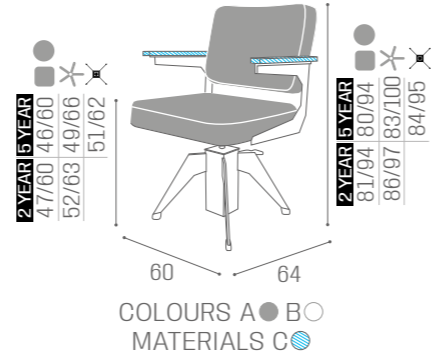

2 YEAR PUMP GUARANTEE

	PUMP WITH BRAKE		CHROME PUMP WITH BRAKE AND BLACK BASE
★	CH/250-2 €1.079	★	CH/250-2N €1.129
R	CH/250-2/R €1.179	RN	CH/250-2/RN €1.229
S	CH/250-2/S €1.179	SN	CH/250-2/SN €1.229