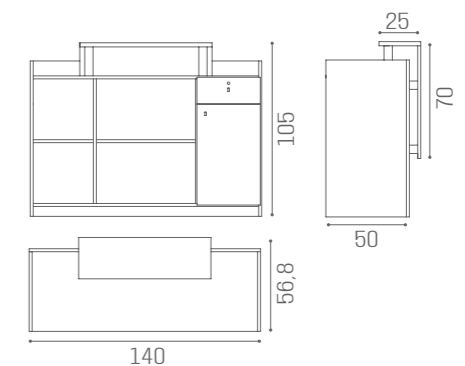

FRONT PANEL AVAILABLE IN THE MATERIALS