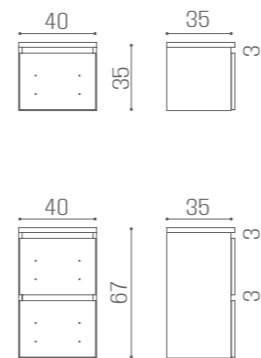

BRIDGE

HAIRDRYER HOLDER
INCLUDED WITH TROLLEYS

TROLLEYS

GLAM

TR/07
€619