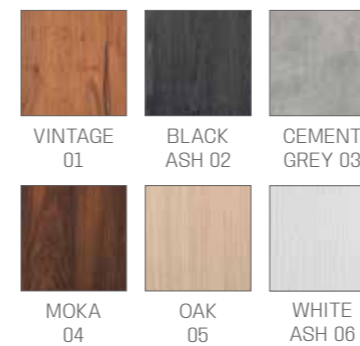

C ● AVAILABLE
IN THE MATERIALS