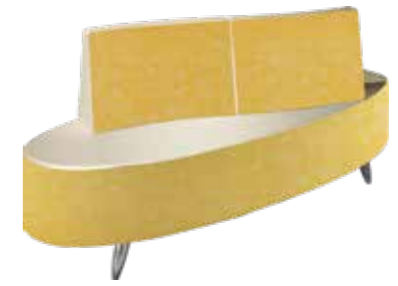

COLOURS A ● B ○

WAITING  
AREA  
B-SIDE

IN PHOTO:  
YELLOW PEARL P7

COLOURS A ● B ○

WAITING AREA

\*C\* SHAPE  
SH/993  
€1.369

\*S\* SHAPE  
SH/994  
€1.369