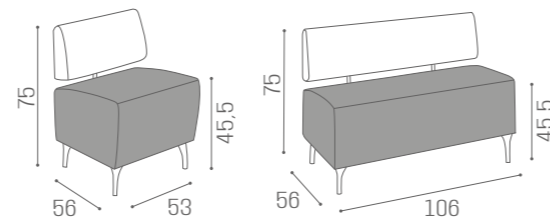

## WAITING AREA OPALE

IN PHOTO:  
A VINTAGE BLACK G1  
B VINTAGE GREY K1

SH/954  
**€629**

SH/955  
**€999**

COLOURS A ● B ○