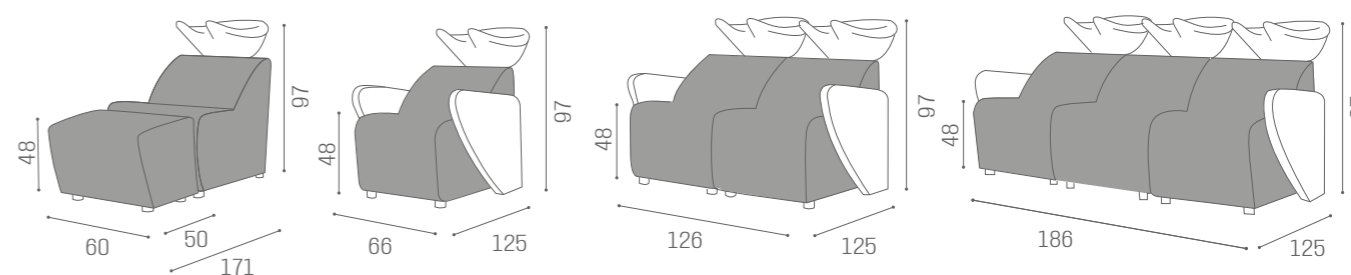

RELAX

	WU/800/B <b>€2.629</b>
	WU/800/N <b>€2.729</b>
	WU/800/M <b>€2.879</b>

/B WHITE

/N BLACK

/M MATT

COLOURS A ● B ○