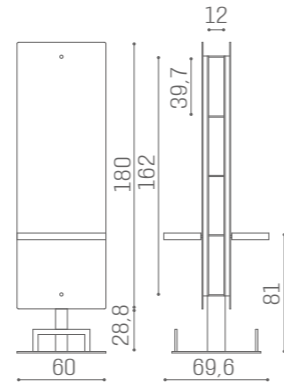

MIRRORS LUNAR

ALUMINIUM + MIRROR
MI/372-07
€2.499

ALUMINIUM
MI/372-06
€2.499

MIRRORS LUNAR

ALUMINIUM + MIRROR
MI/370-07
€939

ALUMINIUM
MI/370-06
€939