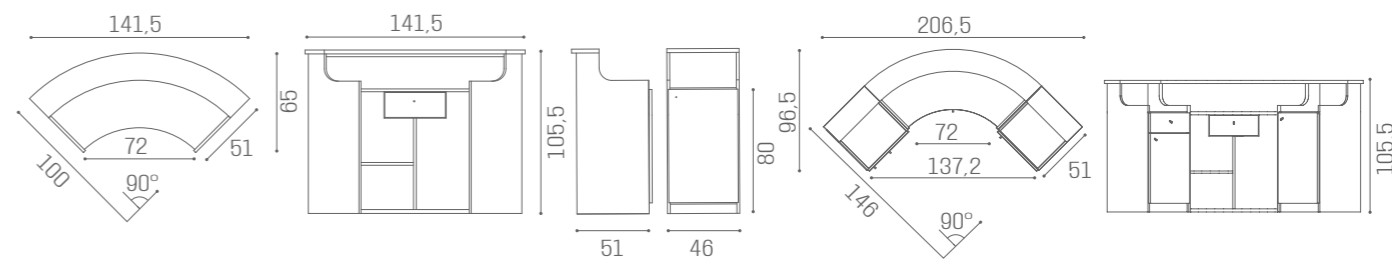

DESKS FORM

RD/250
€1.629

RD/252
€2.369

RD/254
€2.369

RD/256
€3.109

IN PHOTO:
GREEN ICE R6

DESKS FORM