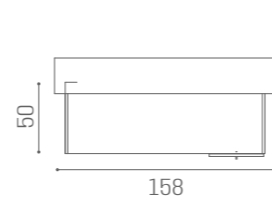

DESKS MILLENNIUM

IN PHOTO:
ROSE YUTA S6

L60 X W30 CM

IN PHOTO:
VINTAGE 01

DESKS MILLENNIUM WOOD

FRONT PANEL AVAILABLE IN THE MATERIALS