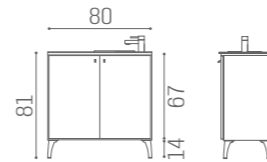

SERVICE CABINETS

SERVICE CENTRE

IN PHOTO:
MOKA 04

SERVICE CABINETS

80 CM

WO/140
€799

120 CM

WO/143
€1.189

SERVICE CENTRE FRONT AND CAMDEN
AVAILABLE IN THE MATERIALS

VINTAGE 01   BLACK ASH 02   CEMENT GREY 03

MOKA 04   OAK 05   WHITE ASH 06

GLASS TOP

INCLUDED WITH
WO/138 - WO/139
WO/143 - WO/144
WO/145

* ACC/200
€299

CAMDEN

WO/200
€879

WO/202
€1.379

WO/201
€1.379

WO/138
€1.379

WO/144
€1.629

WO/139
€1.379

WO/145
€1.629

WO/147
€599

WO/149
€799

WO/146
€499

WO/148
€629

STOOLS

HARLEY
ESP/1000-2
€149

64/84

MUSTANG
CS/301
€299

60/86

GILERA
CS/400
€249

64/84

HARLEY+
CS/275
€229

64/84

MUSTANG+
CS/375
€379

60/86

GILERA+
CS/475
€319

64/84