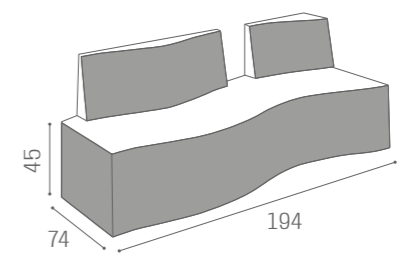

WAITING
AREA
TRANSFORMER

IN PHOTO:
VINTAGE BROWN F5
VINTAGE WHITE G3

WAITING
AREA
LOUNGE

IN PHOTO:
A VINTAGE WHITE G3
B VINTAGE TAN G2

COLOURS A ● B ○

COLOURS A ● B ○