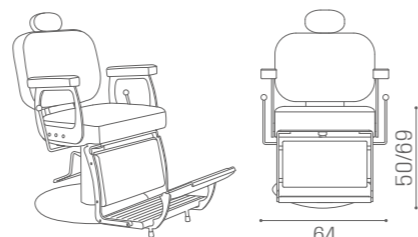

# BARBER ELITE

SH/297-6  
**€4.249**

SH/298-6  
**€4.629**

SH/267-6  
**€3.999**

SH/268-6  
**€4.379**

BARBER  
TRIOMPHE  
VINTAGE

IN PHOTO:  
MOKA 04

BARBER  
MONZA