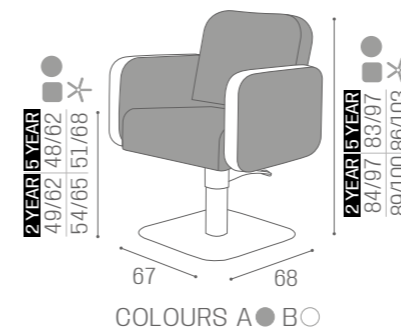

SEE PAGE 53 FOR
RECLINING VERSION