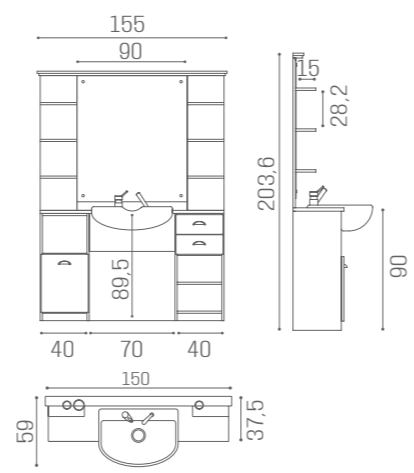

# BARBER ELITE

SH/297-6  
**€4.249**

SH/298-6  
**€4.629**

SH/267-6  
**€3.999**

SH/268-6  
**€4.379**

BARBER  
TRIOMPHE  
VINTAGE

IN PHOTO:  
MOKA 04

BARBER  
MONZA