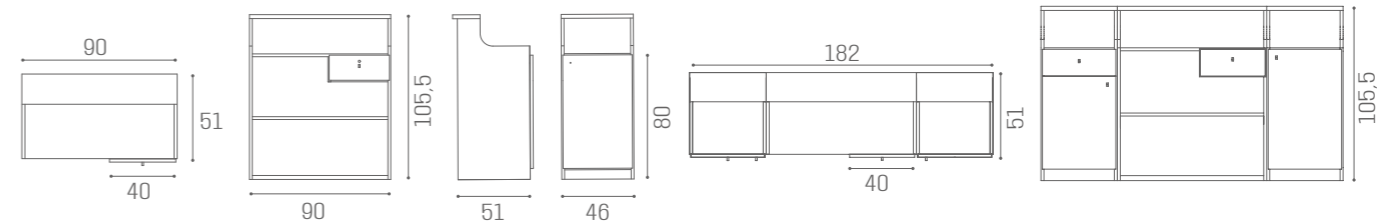

DESKS

IMPACT