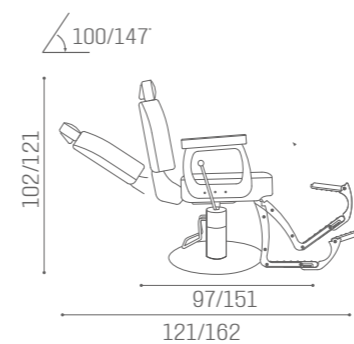

# BARBER ELITE

SH/297-6  
**€4.249**

SH/298-6  
**€4.629**

SH/267-6  
**€3.999**

SH/268-6  
**€4.379**

BARBER  
TRIOMPHE  
VINTAGE

IN PHOTO:  
MOKA 04

BARBER  
MONZA