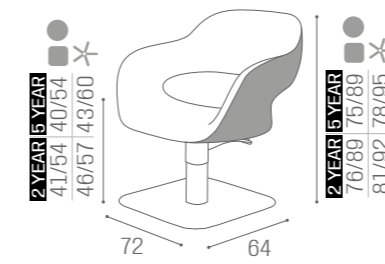

COLOURS A ● B ○