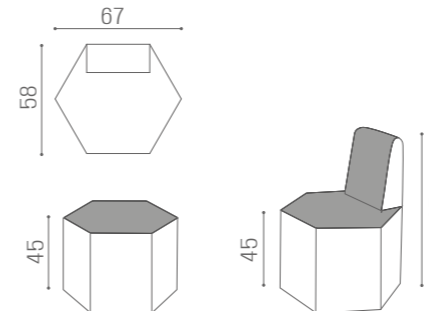

COLOURS A ● B ○