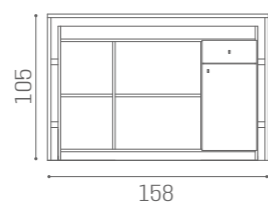

DESKS MILLENNIUM

IN PHOTO:
ROSE YUTA S6

L60 X W30 CM

IN PHOTO:
VINTAGE 01

DESKS MILLENNIUM WOOD

FRONT PANEL AVAILABLE IN THE MATERIALS