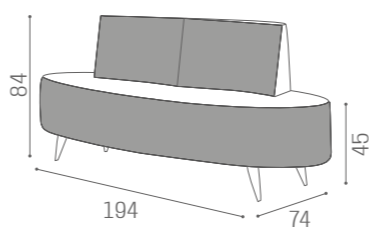

COLOURS A ● B ○