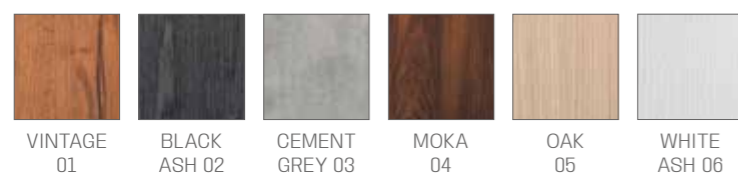

## CARNABY

IN PHOTO:  
VINTAGE 01

RD/310  
€1.869

UPHOLSTERED PANEL  
RD/355  
€999

RD/350  
€999

COLOURS A ● B ○

AVAILABLE IN THE MATERIALS

IN PHOTO:  
A WHITE ASH 06  
B OAK 05