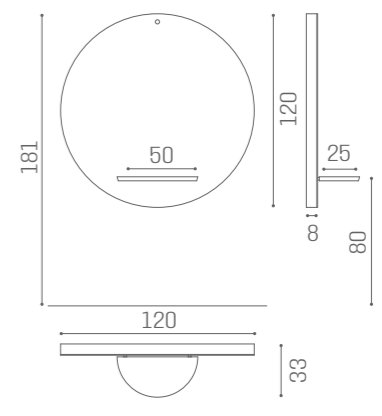

AVAILABLE IN THE MATERIALS

VINTAGE 01	BLACK ASH 02	CEMENT GREY 03	MOKA 04	OAK 05	WHITE ASH 06