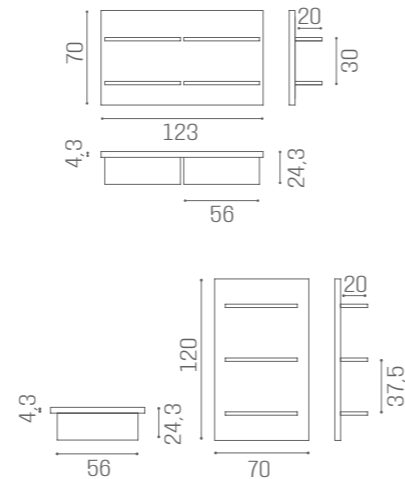

## ON THE WALL

METAL FRAME - LED BACKLIT - OPAQUE GLASS - ADJUSTABLE GLASS SHELVES

WS/051  
€749

WS/052  
€1.439

WS/053  
€2.129