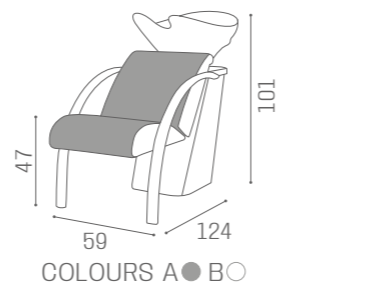

SH/222/B €1.999
	SH/222/N €2.099
	SH/222/M €2.249

LINK
WU/L252
€379

IN PHOTO:
PRETTY PINK 27
VINTAGE TAN G2

IN PHOTO:
A VINTAGE WHITE G3
B VINTAGE CHOCOLATE H9