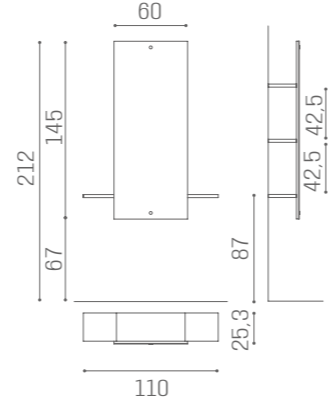

MIRRORS OXFORD

MI/610
€799

AVAILABLE IN THE MATERIALS

VINTAGE 01	BLACK ASH 02	CEMENT GREY 03	MOKA 04	OAK 05	WHITE ASH 06	ACC/065 €99

MIRRORS ARCADIA

MI/650
€1.379

AVAILABLE IN THE COLOURS

BLACK 01	BEIGE 02