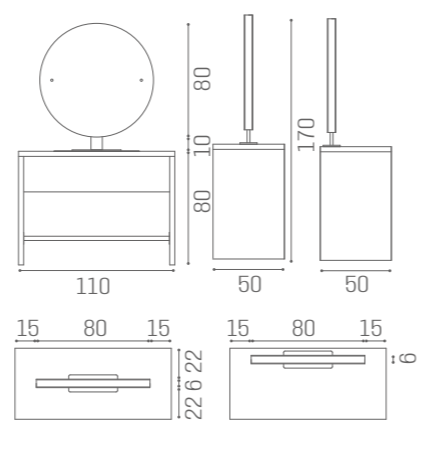

MIRRORS BROOKLYN

MI/483 €1.939	MI/481 €1.559	ACC/065 €99

MIRRORS BROOKLYN

ACC/065 €99	MI/471 €1.439	MI/473 €1.749