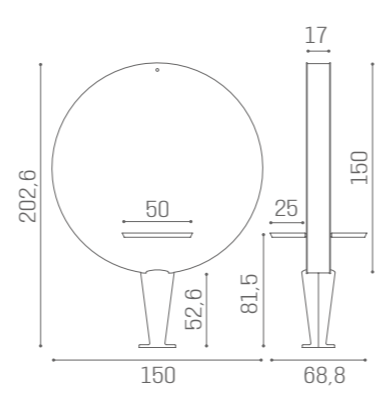

# MIRRORS PLANET

ALUMINIUM MI/505-05 <b>€3.799</b>	WOODEN MI/505-03 <b>€3.299</b>
---	--------------------------------------

AVAILABLE IN THE MATERIALS

VINTAGE 01	BLACK ASH 02	CEMENT GREY 03	MOKA 04	OAK 05	WHITE ASH 06