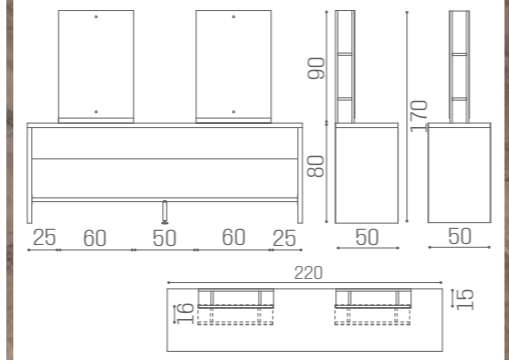

MIRRORS
BROOKLYN

ACC/065
€99