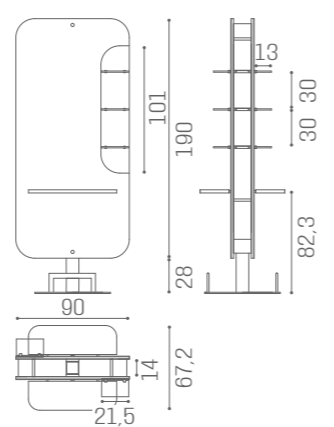

MIRRORS NEW YORK

MI/512-09
€4.119

AVAILABLE IN THE MATERIALS

VINTAGE 01	BLACK ASH 02	CEMENT GREY 03	MOKA 04	OAK 05	WHITE ASH 06

MIRRORS NEW YORK

MI/510-09
€1.999

AVAILABLE IN THE MATERIALS

VINTAGE 01	BLACK ASH 02	CEMENT GREY 03	MOKA 04	OAK 05	WHITE ASH 06