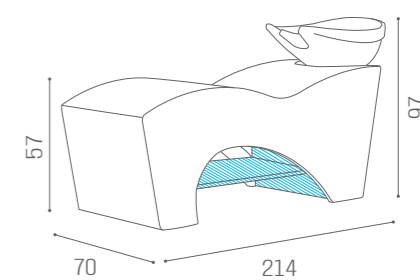

# WASHUNITS FAVOLA

IN PHOTO:  
MILK 01  
C OAK 05

HEAD SPA KIT  
ACC/250  
**€249**

● AVAILABLE  
IN THE MATERIALS

TILTING AND SLIDING

WU/950/B  
**€3.749**

MATERIALS C●