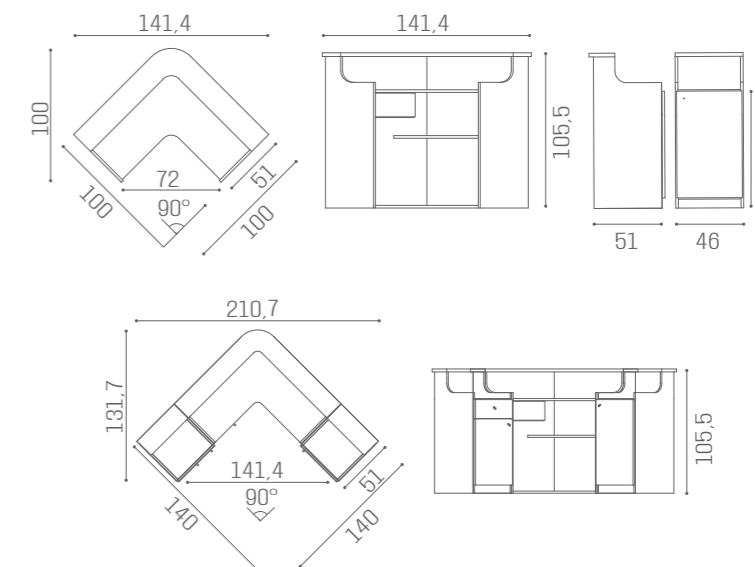

DESKS SMART