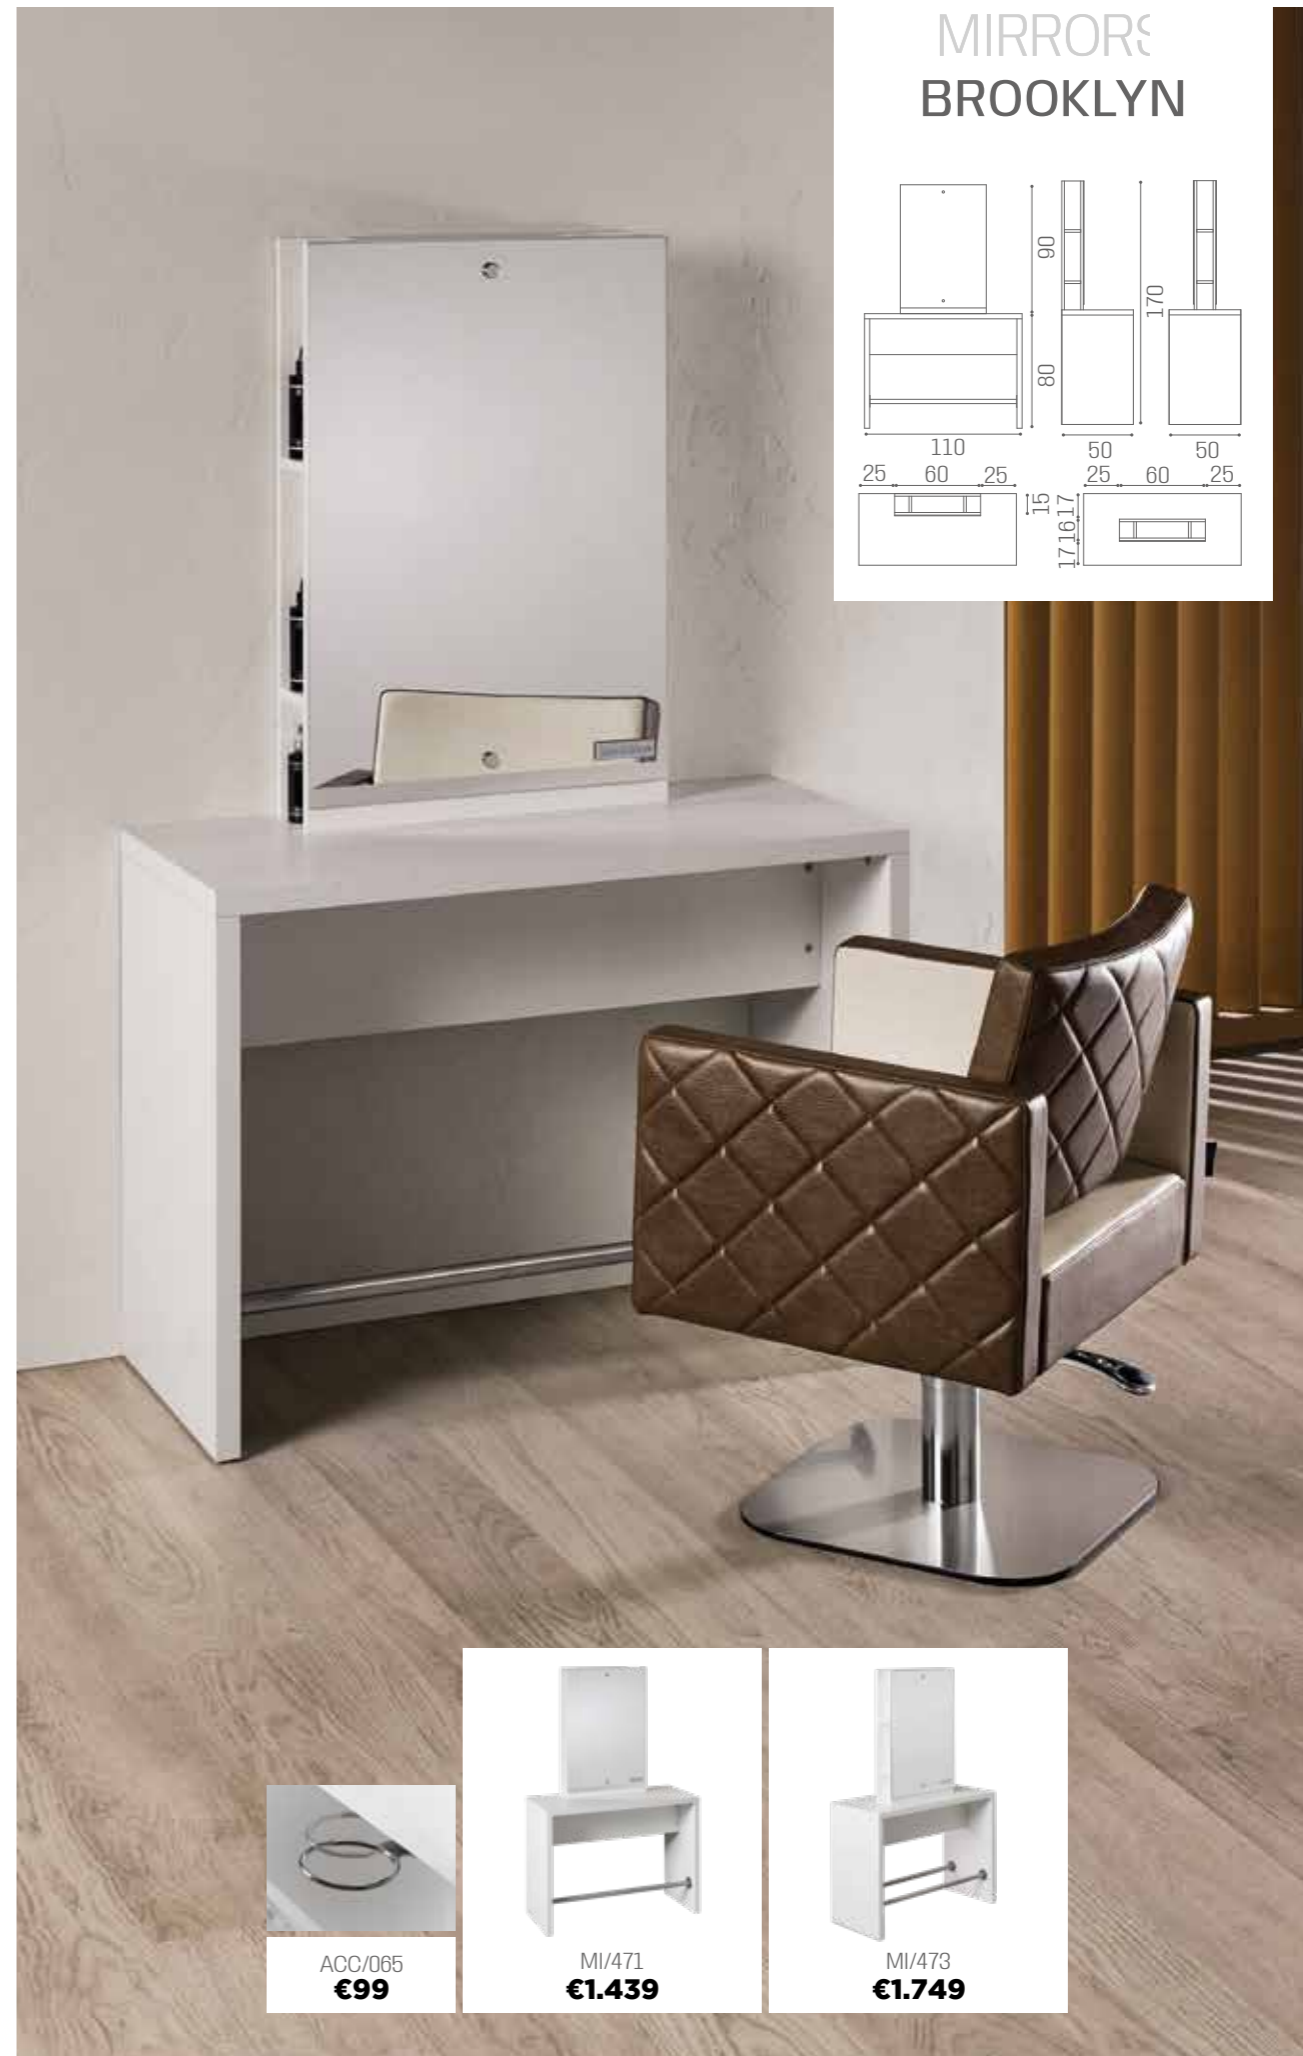

MI/483 €1.939	MI/481 €1.559	ACC/065 €99

MIRRORS BROOKLYN