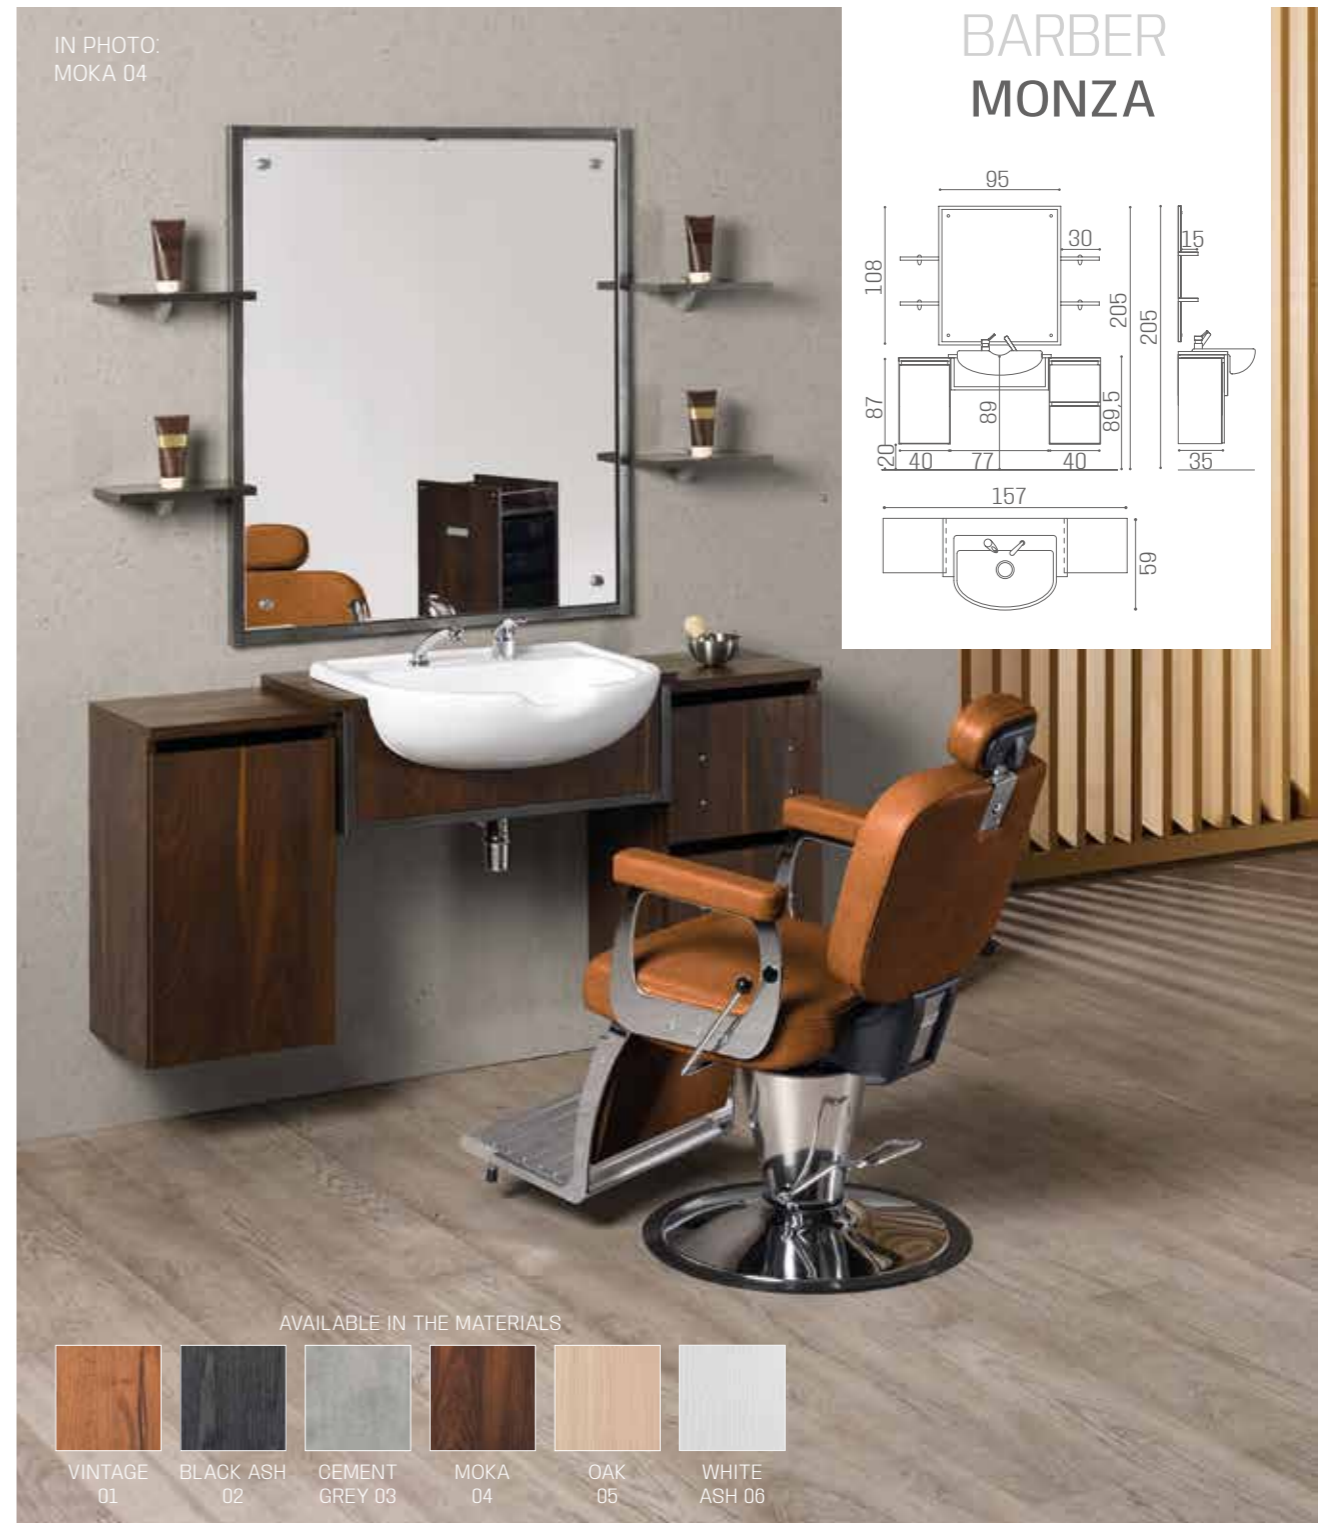

# BARBER ELITE+

IN PHOTO:  
VINTAGE TAN G2

IN PHOTO:  
VINTAGE CHOCOLATE H9

# BARBER ELITE

SH/297-6  
**€4.249**

SH/298-6  
**€4.629**

SH/267-6  
**€3.999**

SH/268-6  
**€4.379**

BARBER  
TRIOMPHE  
VINTAGE

IN PHOTO:  
MOKA 04

BARBER  
MONZA

AVAILABLE IN THE MATERIALS

MM/110  
€3.189

MM/111/B  
€4.129

MM/111/N  
€4.229

MM/120  
€1.749

MM/121/B  
€2.499

MM/121/N  
€2.599