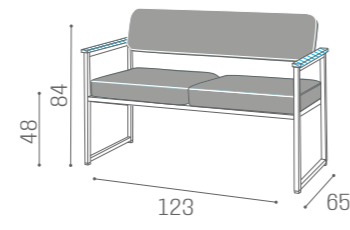

COLOURS A ● B ○
MATERIALS C ●