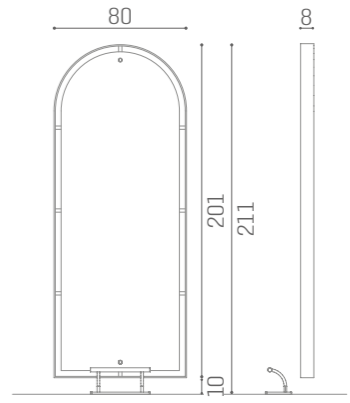

AVAILABLE IN THE COLOURS

BLACK 01	BEIGE 02