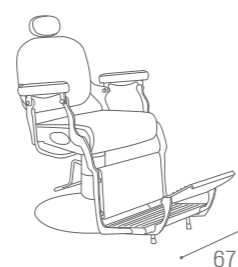

SH/278-6
€4.379