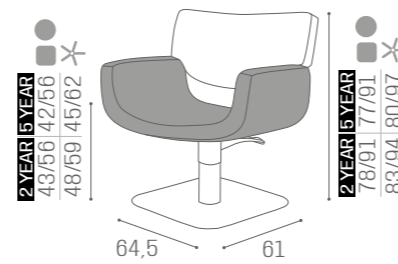

2 YEAR PUMP GUARANTEE

	PUMP WITH BRAKE		CHROME PUMP WITH BRAKE AND BLACK BASE
*	SH/790-2 €929	*	SH/790-2N €979
R	SH/790-2/R €1.029	RN	SH/790-2/RN €1.079
S	SH/790-2/S €1.029	SN	SH/790-2/SN €1.079

COLOURS A ● B ○

5 YEAR PUMP GUARANTEE

	PUMP WITH BRAKE		BLACK PUMP WITH BRAKE
*	SH/317-4 €1.249	*	SH/317-4N €1.349
R	SH/317-4/R €1.349	RN	SH/317-4/RN €1.449
S	SH/317-4/S €1.349	SN	SH/317-4/SN €1.449

2 YEAR PUMP GUARANTEE

	PUMP WITH BRAKE		CHROME PUMP WITH BRAKE AND BLACK BASE
*	SH/317-2 €929	*	SH/317-2N €979
R	SH/317-2/R €1.029	RN	SH/317-2/RN €1.079
S	SH/317-2/S €1.029	SN	SH/317-2/SN €1.079