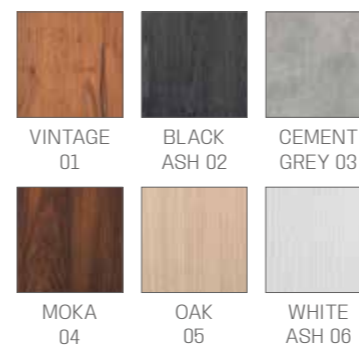

● AVAILABLE
IN THE MATERIALS

TILTING AND SLIDING