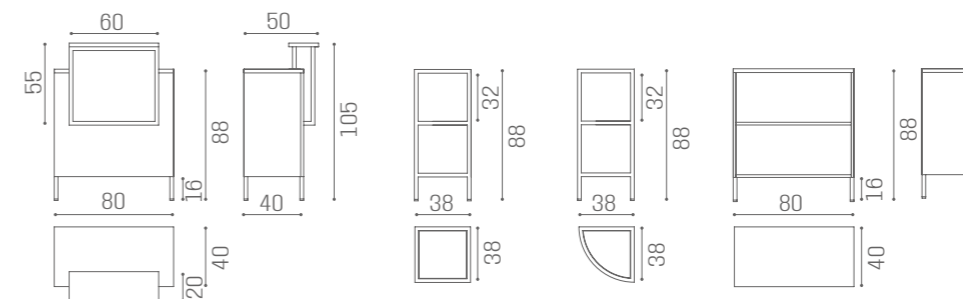

AVAILABLE IN THE MATERIALS