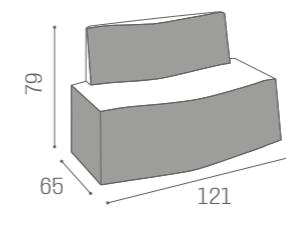

WAITING
AREA
TRANSFORMER

IN PHOTO:
VINTAGE BROWN F5
VINTAGE WHITE G3

WAITING
AREA
LOUNGE

IN PHOTO:
A VINTAGE WHITE G3
B VINTAGE TAN G2

COLOURS A ● B ○

COLOURS A ● B ○