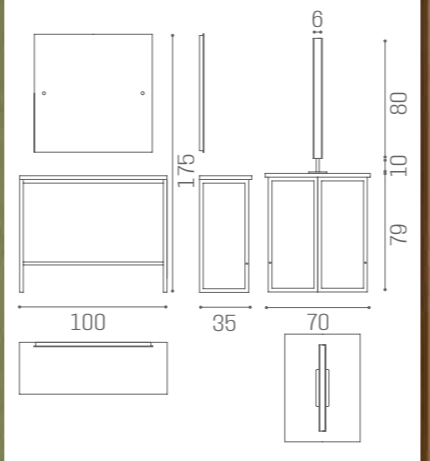

MIRRORS LONDON