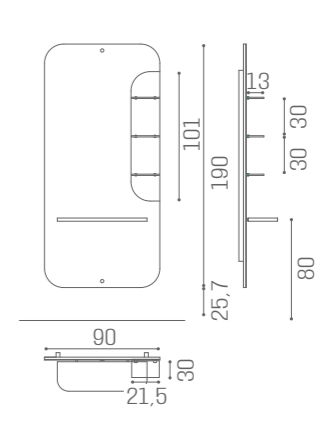

AVAILABLE IN THE MATERIALS

VINTAGE 01	BLACK ASH 02	CEMENT GREY 03	MOKA 04	OAK 05	WHITE ASH 06