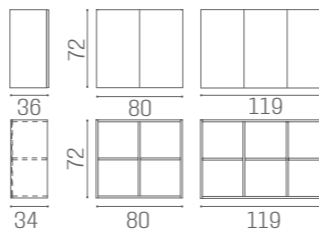

SERVICE CABINETS

SERVICE CENTRE

IN PHOTO:
MOKA 04

SERVICE CABINETS

80 CM

WO/140
€799

120 CM

WO/143
€1.189

SERVICE CENTRE FRONT AND CAMDEN
AVAILABLE IN THE MATERIALS

VINTAGE 01   BLACK ASH 02   CEMENT GREY 03

MOKA 04   OAK 05   WHITE ASH 06

GLASS TOP

INCLUDED WITH
WO/138 - WO/139
WO/143 - WO/144
WO/145

* ACC/200
€299

CAMDEN

WO/200
€879

WO/202
€1.379

WO/201
€1.379

WO/138
€1.379

WO/144
€1.629

WO/139
€1.379

WO/145
€1.629

WO/147
€599

WO/149
€799

WO/146
€499

WO/148
€629

STOOLS

HARLEY
ESP/1000-2
€149

64/84

MUSTANG
CS/301
€299

60/86

GILERA
CS/400
€249

64/84

HARLEY+
CS/275
€229

64/84

MUSTANG+
CS/375
€379

60/86

GILERA+
CS/475
€319

64/84