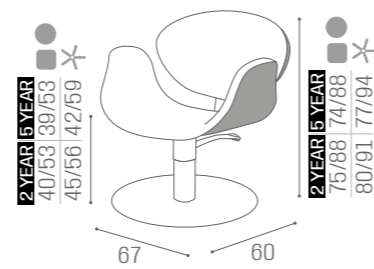

COLOURS A ● B ○

5 YEAR PUMP GUARANTEE

	PUMP WITH BRAKE		BLACK PUMP WITH BRAKE
*	CH/090-4 €1.349	*	CH/090-4N €1.449
R	CH/090-4/R €1.449	RN	CH/090-4/RN €1.549
S	CH/090-4/S €1.449	SN	CH/090-4/SN €1.549

2 YEAR PUMP GUARANTEE

	PUMP WITH BRAKE		CHROME PUMP WITH BRAKE AND BLACK BASE
*	CH/090-2 €1.029	*	CH/090-2N €1.079
R	CH/090-2/R €1.129	RN	CH/090-2/RN €1.179
S	CH/090-2/S €1.129	SN	CH/090-2/SN €1.179