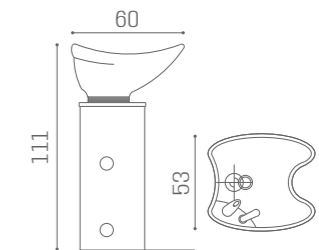

COLUMN

	WU/060/B €1.099
	WU/060/N €1.199
	WU/060/M €1.349