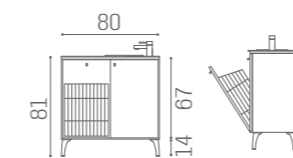

SERVICE CABINETS

SERVICE CENTRE

IN PHOTO:
MOKA 04

SERVICE CABINETS

80 CM

WO/140
€799

120 CM

WO/143
€1.189

SERVICE CENTRE FRONT AND CAMDEN
AVAILABLE IN THE MATERIALS

VINTAGE 01   BLACK ASH 02   CEMENT GREY 03

MOKA 04   OAK 05   WHITE ASH 06

GLASS TOP

INCLUDED WITH
WO/138 - WO/139
WO/143 - WO/144
WO/145

* ACC/200
€299

CAMDEN

WO/200
€879

WO/202
€1.379

WO/201
€1.379

WO/138
€1.379

WO/144
€1.629

WO/139
€1.379

WO/145
€1.629

WO/147
€599

WO/149
€799

WO/146
€499

WO/148
€629

STOOLS

HARLEY
ESP/1000-2
€149

64/84

MUSTANG
CS/301
€299

60/86

GILERA
CS/400
€249

64/84

HARLEY+
CS/275
€229

64/84

MUSTANG+
CS/375
€379

60/86

GILERA+
CS/475
€319

64/84