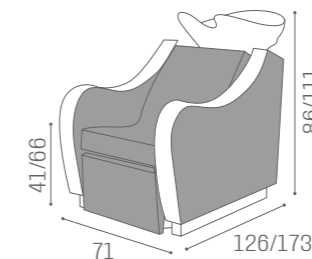

WASHUNITS LUXURY HIGH

IN PHOTO:
BROWN ICE R3

IN PHOTO:
VINTAGE TAN G2

WASHUNITS GRAVITY

MASSAGE LEG REST LIFT		LEG REST LIFT	
	WU/156/B €5.629		WU/151/B €4.719
	WU/156/N €5.729		WU/151/N €4.819
	WU/156/M €5.879		WU/151/M €4.969

COLOURS A ● B ○

COLOURS A ● B ○

MASSAGE LEG REST LIFT		LEG REST LIFT	
	WU/155/B €5.629		WU/150/B €4.719
	WU/155/N €5.729		WU/150/N €4.819
	WU/155/M €5.879		WU/150/M €4.969