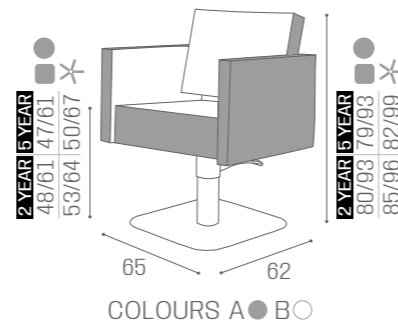

SEE PAGE 52 FOR
RECLINING VERSION

5 YEAR PUMP GUARANTEE

	PUMP WITH BRAKE		BLACK PUMP WITH BRAKE
*	CH/100-4 €1.499	*	CH/100-4N €1.599
R	CH/100-4/R €1.599	RN	CH/100-4/RN €1.699
S	CH/100-4/S €1.599	SN	CH/100-4/SN €1.699

2 YEAR PUMP GUARANTEE

	PUMP WITH BRAKE		CHROME PUMP WITH BRAKE AND BLACK BASE
*	CH/100-2 €1.179	*	CH/100-2N €1.229
R	CH/100-2/R €1.279	RN	CH/100-2/RN €1.329
S	CH/100-2/S €1.279	SN	CH/100-2/SN €1.329