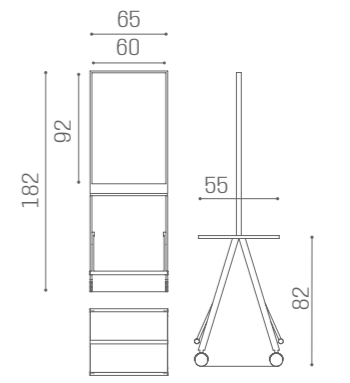

MIRRORS SCUOLA

MI/202
€939