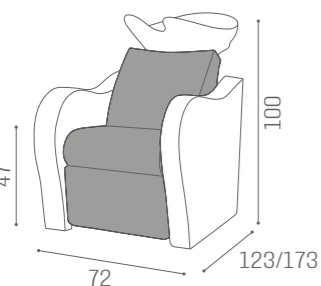

COLOURS A ● B ○

IN PHOTO:
A MILK 61
B BLACK COFFEE 59