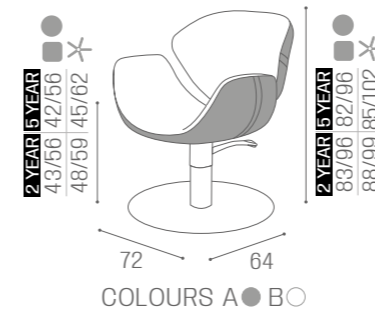

COLOURS A ● B ○

SEE PAGE 52 FOR
RECLINING VERSION