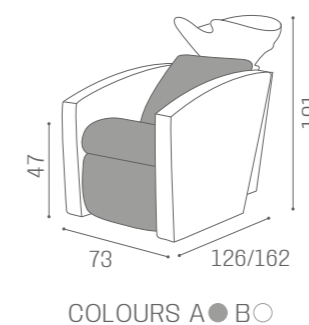

ELECTRIC LEG REST	
	WU/110/B €3.189	WU/111/B €2.619
	WU/110/N €3.289	WU/111/N €2.719
	WU/110/M €3.439	WU/111/M €2.869