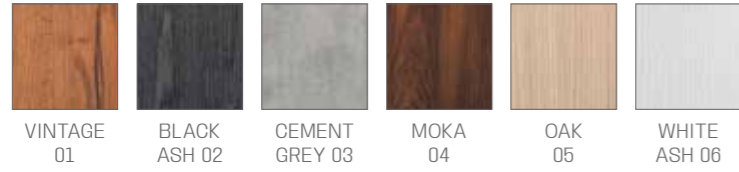

# WAITING AREA PICCADILLY

IN PHOTO:  
GREY PEARL P2  
C BLACK ASH 02

● AVAILABLE IN THE MATERIALS