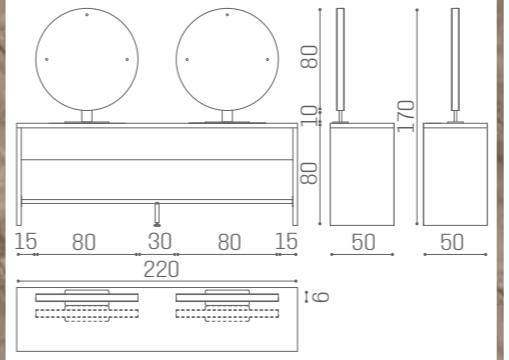

MIRRORS
BROOKLYN

ACC/065
€99

MIRRORS
BROOKLYN

ACC/065
€99