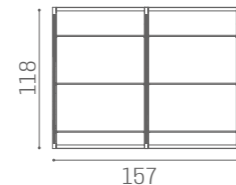

## ON THE WALL

METAL FRAME - LED BACKLIT - OPAQUE GLASS - ADJUSTABLE GLASS SHELVES

WS/051  
€749

WS/052  
€1.439

WS/053  
€2.129