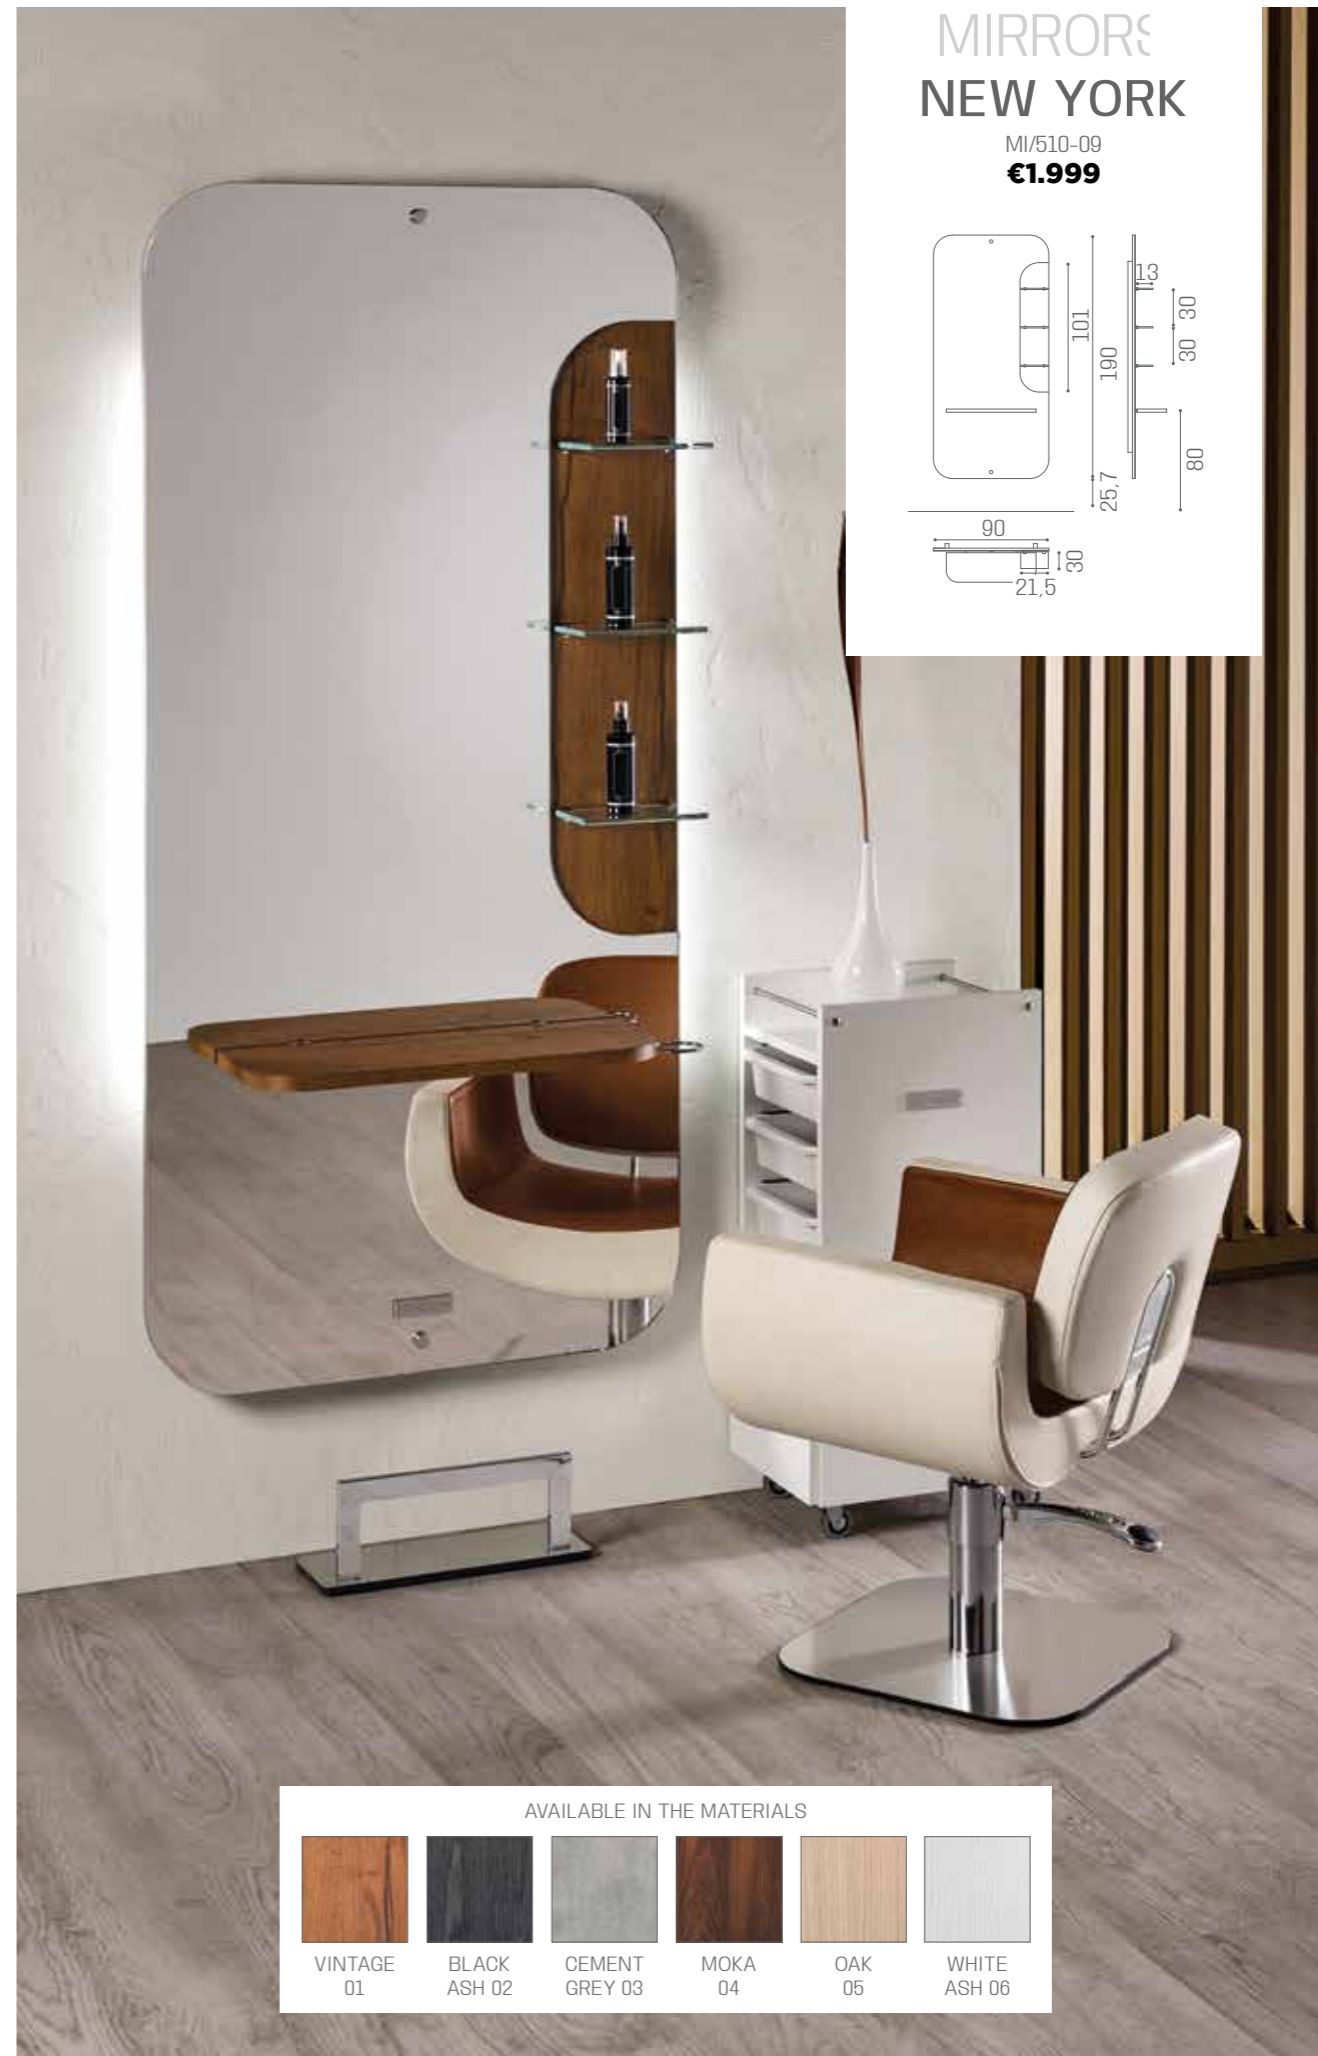

AVAILABLE IN THE MATERIALS

VINTAGE 01	BLACK ASH 02	CEMENT GREY 03	MOKA 04	OAK 05	WHITE ASH 06

MIRRORS NEW YORK

MI/510-09
€1.999