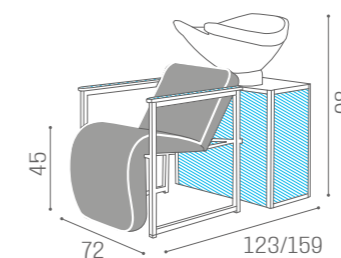

C ● AVAILABLE
IN THE MATERIALS