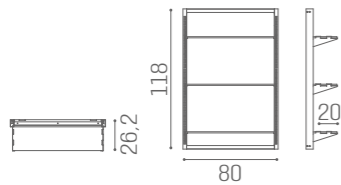

## ON THE WALL

METAL FRAME - LED BACKLIT - OPAQUE GLASS - ADJUSTABLE GLASS SHELVES

WS/051  
€749

WS/052  
€1.439

WS/053  
€2.129