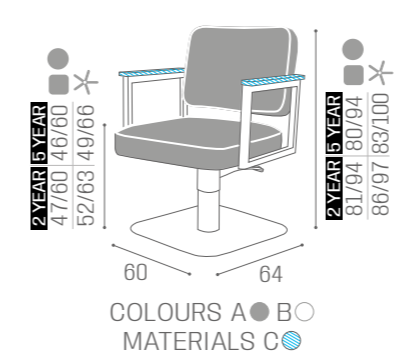

CHAIRS MAIDEN

IN PHOTO:
GREEN PEARL P6
C OAK 05
5 YEAR PUMP

● AVAILABLE
IN THE MATERIALS

5 YEAR PUMP GUARANTEE

	PUMP WITH BRAKE		BLACK PUMP WITH BRAKE
★	CH/250-4 €1.399	★	CH/250-4N €1.499
R	CH/250-4/R €1.499	RN	CH/250-4/RN €1.599
S	CH/250-4/S €1.499	SN	CH/250-4/SN €1.599
		✳	CH/250-4/X €1.599

2 YEAR PUMP GUARANTEE

	PUMP WITH BRAKE		CHROME PUMP WITH BRAKE AND BLACK BASE
★	CH/250-2 €1.079	★	CH/250-2N €1.129
R	CH/250-2/R €1.179	RN	CH/250-2/RN €1.229
S	CH/250-2/S €1.179	SN	CH/250-2/SN €1.229

CHAIRS MADISON

IN PHOTO:
A TEA 62
B ESPRESSO 64
C VINTAGE 01
5 YEAR PUMP

● AVAILABLE
IN THE MATERIALS

5 YEAR PUMP GUARANTEE

	PUMP WITH BRAKE		BLACK PUMP WITH BRAKE
★	CH/190-4 €1.279	★	CH/190-4N €1.379
R	CH/190-4/R €1.379	RN	CH/190-4/RN €1.479
S	CH/190-4/S €1.379	SN	CH/190-4/SN €1.479

2 YEAR PUMP GUARANTEE

	PUMP WITH BRAKE		CHROME PUMP WITH BRAKE AND BLACK BASE
★	CH/190-2 €959	★	CH/190-2N €1.009
R	CH/190-2/R €1.059	RN	CH/190-2/RN €1.109
S	CH/190-2/S €1.059	SN	CH/190-2/SN €1.109