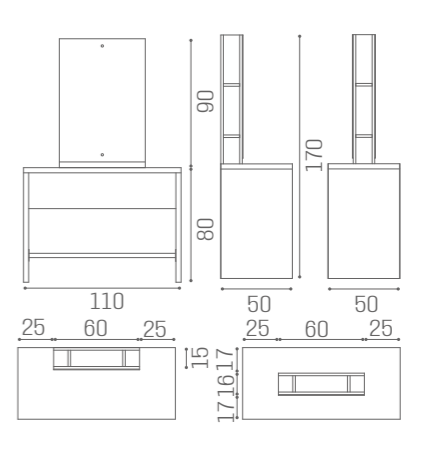

ACC/065 €99	MI/471 €1.439	MI/473 €1.749