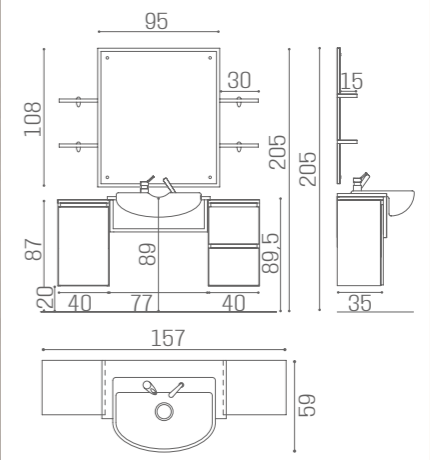

# BARBER ELITE

SH/297-6  
**€4.249**

SH/298-6  
**€4.629**

SH/267-6  
**€3.999**

SH/268-6  
**€4.379**

BARBER  
TRIOMPHE  
VINTAGE

IN PHOTO:  
MOKA 04

BARBER  
MONZA