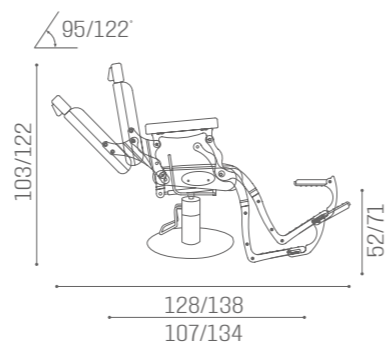

SH/278-6
€4.379