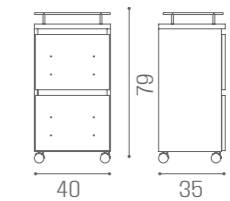

CABINETS

CANNES WOOD

MC/034
€299

CANNES STEEL

MC/035
€329

BRIDGE

MC/089
€299

CANNES WOOD

MC/036
€499

CANNES STEEL

MC/037
€559

BRIDGE

MC/090
€499

CANNES WOOD

CANNES WOOD FRONT, AND ALL TROLLEYS
AVAILABLE IN THE MATERIALS

BRIDGE

HAIRDRYER HOLDER
INCLUDED WITH TROLLEYS

TROLLEYS

GLAM

TR/07
€619

TOWER

TR/50
€619

STYLE

TR/47
€619

TOWER