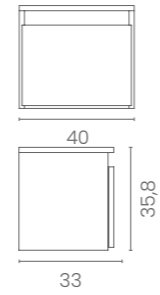

CARPI

LR/MC010
LR/MC015
€429

TENGO

LR/MC020
LR/MC030
€289

LR/MC020

OTELLO+
LR/S015
€349

H: 64 / 84

ROMEO+
LR/S025
€289

H: 64 / 84

SELLA
LR/S040
€429

H: 60 / 86

OTELLO
LR/S010
€229

H: 64 / 84

ROMEO
LR/S020
€169

H: 64 / 84

SELLA
LR/S050
€359

H: 60 / 86

COLORI IN FOTO / COLOURS IN PHOTO: RED PEARL P8 - VINTAGE ASH G4 - GREEN ICE R6