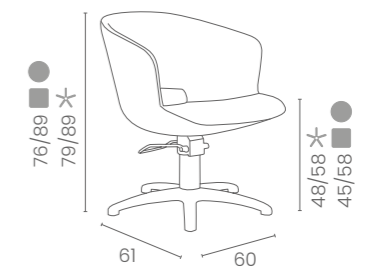

Luca Rossini
MADE IN ITALY

SALON FURNITURE, MADE IN ITALY

Luca Rossini
MADE IN ITALY

2026
COLLECTION

ELENA

COLORI IN FOTO:
COLOURS IN PHOTO:
SAGE GREEN N6
MULBERRY N4

LR/C354
€789

	POMPA CON FRENO PUMP WITH BRAKE	POMPA CON FRENO E BASE NERA PUMP WITH BRAKE AND BLACK BASE
★	LR/C354 €789	LR/C354N €819
R	LR/C354/R €859	LR/C354/RN €889
S	LR/C354/S €859	LR/C354/SN €889