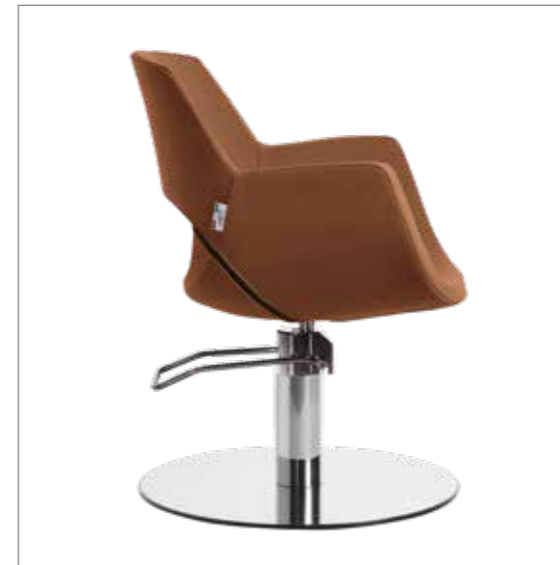

LR/C504
€859