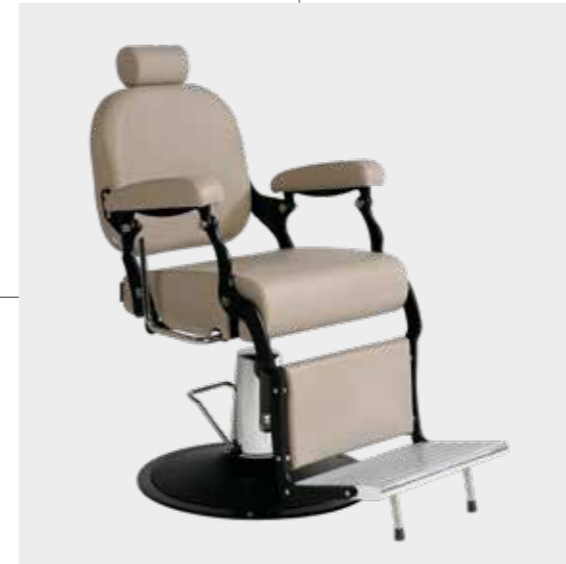

LR/M010-B
€719

DISPONIBILE CON LED
 AVAILABLE WITH LED
 LR/AC040
€149

FIGARO

COLORI IN FOTO:
COLOURS IN PHOTO:
VINTAGE ASH G4
VINTAGE BLACK G1

LR/BC650

€1.719

COLORI / COLOURS A ■ B □

DISPONIBILE IN 44 COLORI / AVAILABLE IN 44 COLOURS

MISTRAL

COLORE IN FOTO:
COLOUR IN PHOTO:
VINTAGE BLACK G1

LR/BC850

€2.929

LR/BC855

€3.289

DISPONIBILE IN 44 COLORI / AVAILABLE IN 44 COLOURS

LEVANTE

COLORE IN FOTO:
COLOUR IN PHOTO:
TEA 62

LR/BC750

€2.929

LR/BC755

€3.289

DISPONIBILE IN 44 COLORI / AVAILABLE IN 44 COLOURS

ALBA

COLORE IN FOTO:
COLOUR IN PHOTO:
PEACOCK BLUE N3