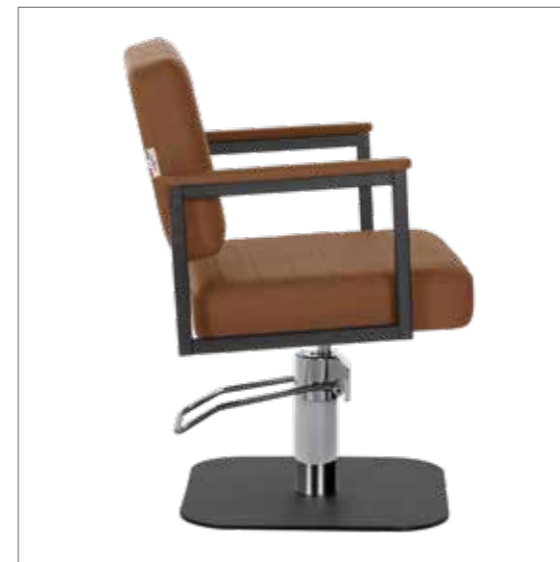

Luca Rossini
MADE IN ITALY

SALON FURNITURE, MADE IN ITALY

Luca Rossini
MADE IN ITALY

2026
COLLECTION

ELENA

COLORI IN FOTO:
COLOURS IN PHOTO:
SAGE GREEN N6
MULBERRY N4

LR/C354
€789

	POMPA CON FRENO PUMP WITH BRAKE	POMPA CON FRENO E BASE NERA PUMP WITH BRAKE AND BLACK BASE
★	LR/C354 €789	LR/C354N €819
R	LR/C354/R €859	LR/C354/RN €889
S	LR/C354/S €859	LR/C354/SN €889

DISPONIBILE IN 44 COLORI / AVAILABLE IN 44 COLOURS

ANDREA

COLORI IN FOTO:
COLOURS IN PHOTO:
PEACOCK BLUE N3
COGNAC N5

LR/C154
€789

	POMPA CON FRENO PUMP WITH BRAKE	POMPA CON FRENO E BASE NERA PUMP WITH BRAKE AND BLACK BASE
★	LR/C154 €789	LR/C154N €819
R	LR/C154/R €859	LR/C154/RN €889
S	LR/C154/S €859	LR/C154/SN €889