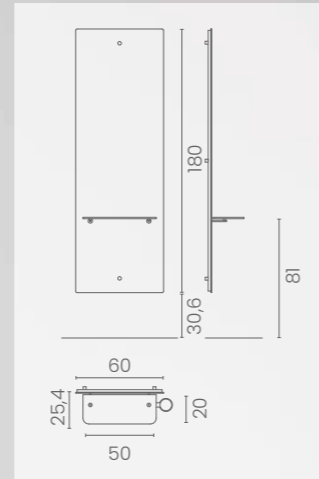

MONACO

LR/M090-A
€999

DISPONIBILE CON LED
 AVAILABLE WITH LED
LR/AC090
€149

MOTIVO

LR/M060-A

€929

DISPONIBILE CON LED
AVAILABLE WITH LED

LR/AC040