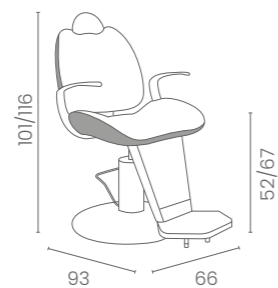

LR/M010-B
€719

DISPONIBILE CON LED
 AVAILABLE WITH LED
 LR/AC040
€149

FIGARO

COLORI IN FOTO:
COLOURS IN PHOTO:
VINTAGE ASH G4
VINTAGE BLACK G1

LR/BC650

€1.719

COLORI / COLOURS A ■ B □

DISPONIBILE IN 44 COLORI / AVAILABLE IN 44 COLOURS