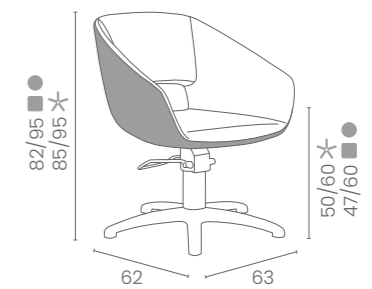

DISPONIBILE IN 44 COLORI / AVAILABLE IN 44 COLOURS

BEA

COLORI IN FOTO:
COLOURS IN PHOTO:
VINTAGE TAN G2
VINTAGE WHITE G3

LR/C904
€859

	POMPA CON FRENO PUMP WITH BRAKE	POMPA CON FRENO E BASE NERA PUMP WITH BRAKE AND BLACK BASE
★	LR/C904 €859	LR/C904N €889
R	LR/C904/R €929	LR/C904/RN €959
S	LR/C904/S €929	LR/C904/SN €959