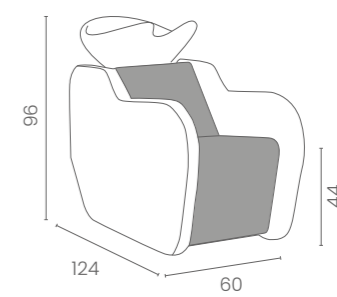

COLORI / COLOURS A ■ B □
DISPONIBILE IN 44 COLORI / AVAILABLE IN 44 COLOURS

GILDA

COLORE IN FOTO:
COLOUR IN PHOTO:
SAGE GREEN N6