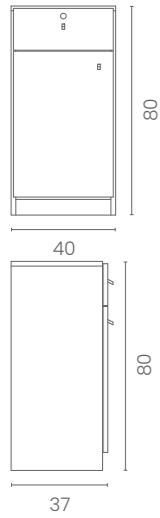

PICCOLO

LR/S030
€719

COLORI / COLOURS A ■ B □
DISPONIBILE IN 44 COLORI
AVAILABLE IN 44 COLOURS

COLORI IN FOTO / COLOURS IN PHOTO: MILK 61 - YELLOW PEARL P7

CARPI

LR/MC010
LR/MC015
€429

LR/MC010

LR/MC015