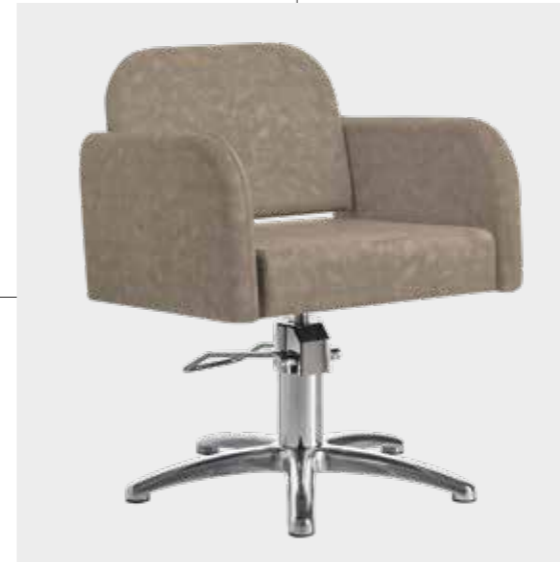

LR/C304

€649