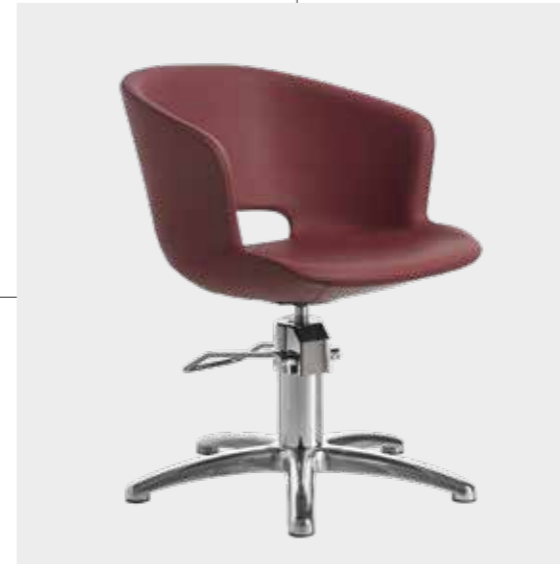

Luca Rossini
MADE IN ITALY

SALON FURNITURE, MADE IN ITALY

Luca Rossini
MADE IN ITALY

2026
COLLECTION

ELENA

COLORI IN FOTO:
COLOURS IN PHOTO:
SAGE GREEN N6
MULBERRY N4

LR/C354
€789

	POMPA CON FRENO PUMP WITH BRAKE	POMPA CON FRENO E BASE NERA PUMP WITH BRAKE AND BLACK BASE
★	LR/C354 €789	LR/C354N €819
R	LR/C354/R €859	LR/C354/RN €889
S	LR/C354/S €859	LR/C354/SN €889

DISPONIBILE IN 44 COLORI / AVAILABLE IN 44 COLOURS

ANDREA

COLORI IN FOTO:
COLOURS IN PHOTO:
PEACOCK BLUE N3
COGNAC N5

LR/C154
€789

	POMPA CON FRENO PUMP WITH BRAKE	POMPA CON FRENO E BASE NERA PUMP WITH BRAKE AND BLACK BASE
★	LR/C154 €789	LR/C154N €819
R	LR/C154/R €859	LR/C154/RN €889
S	LR/C154/S €859	LR/C154/SN €889