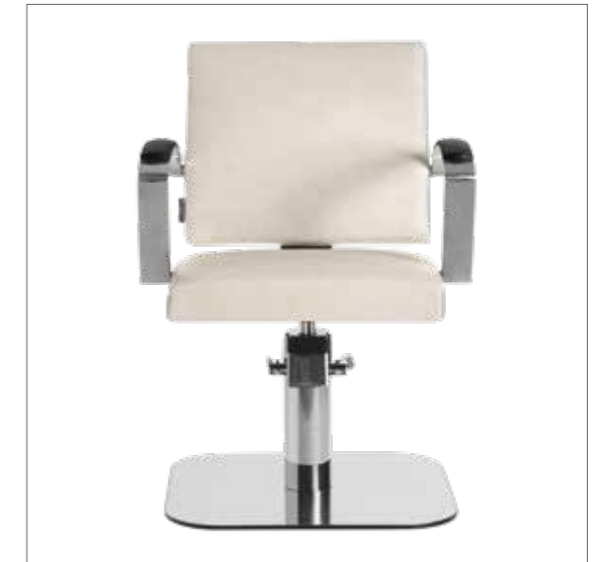

	POMPA CON FRENO E BASE NERA PUMP WITH BRAKE AND BLACK BASE
★	LR/C704N €889
RN	LR/C704/RN €959
SN	LR/C704/SN €959

COLORI / COLOURS A ■ B □

DISPONIBILE IN 44 COLORI / AVAILABLE IN 44 COLOURS

DIVA

COLORI IN FOTO:
COLOURS IN PHOTO:
VINTAGE WHITE G3
VINTAGE GREY K1

LR/C804

€719

	POMPA CON FRENO PUMP WITH BRAKE	POMPA CON FRENO E BASE NERA PUMP WITH BRAKE AND BLACK BASE
★	LR/C804 €719	LR/C804N €749
R	LR/C804/R €789	LR/C804/RN €819
S	LR/C804/S €789	LR/C804/SN €819

COLORI / COLOURS A ■ B □
DISPONIBILE IN 44 COLORI / AVAILABLE IN 44 COLOURS