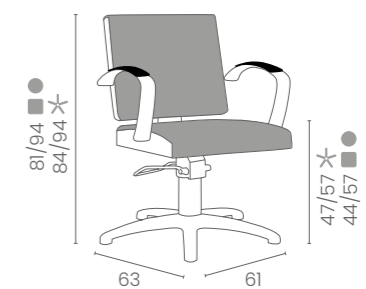

LR/C804

€719

	POMPA CON FRENO PUMP WITH BRAKE	POMPA CON FRENO E BASE NERA PUMP WITH BRAKE AND BLACK BASE
★	LR/C804 €719	LR/C804N €749
R	LR/C804/R €789	LR/C804/RN €819
S	LR/C804/S €789	LR/C804/SN €819

COLORI / COLOURS A ■ B □
DISPONIBILE IN 44 COLORI / AVAILABLE IN 44 COLOURS