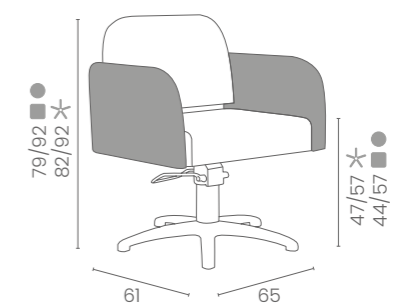

OPERA

COLORI IN FOTO:
COLOURS IN PHOTO:
BEIGE PEARL P4
BLACK PEARL P1

LR/C304

€649

	POMPA CON FRENO PUMP WITH BRAKE
★	LR/C304 €649
R	LR/C304/R €719
S	LR/C304/S €719

	POMPA CON FRENO E BASE NERA PUMP WITH BRAKE AND BLACK BASE
★	LR/C304N €679
RN	LR/C304/RN €749
SN	LR/C304/SN €749