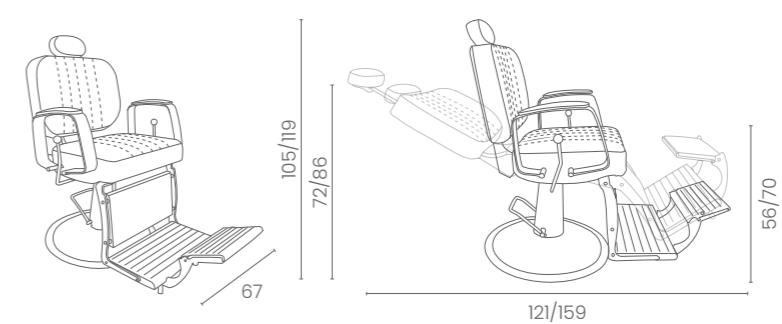

MISTRAL

COLORE IN FOTO:
COLOUR IN PHOTO:
VINTAGE BLACK G1

LR/BC850

€2.929

LR/BC855

€3.289

DISPONIBILE IN 44 COLORI / AVAILABLE IN 44 COLOURS

LEVANTE