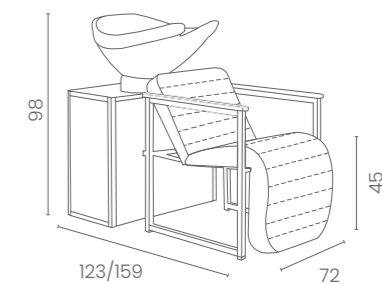

DISPONIBILE IN 44 COLORI / AVAILABLE IN 44 COLOURS