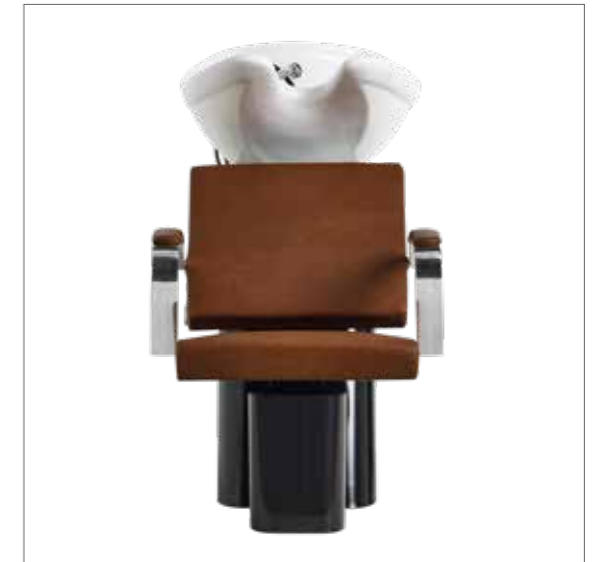

LR/WL005

€289

LR/WL010

€59

	LR/W035/B €1.619
	LR/W035/N €1.759

COLORI / COLOURS A ■ B □

DISPONIBILE IN 44 COLORI / AVAILABLE IN 44 COLOURS