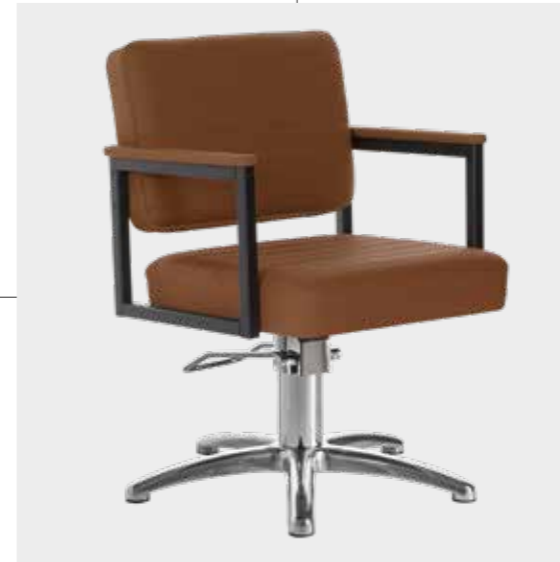

Luca Rossini
MADE IN ITALY

SALON FURNITURE, MADE IN ITALY

Luca Rossini
MADE IN ITALY

2026
COLLECTION

ELENA

COLORI IN FOTO:
COLOURS IN PHOTO:
SAGE GREEN N6
MULBERRY N4

LR/C354
€789

	POMPA CON FRENO PUMP WITH BRAKE	POMPA CON FRENO E BASE NERA PUMP WITH BRAKE AND BLACK BASE
★	LR/C354 €789	LR/C354N €819
R	LR/C354/R €859	LR/C354/RN €889
S	LR/C354/S €859	LR/C354/SN €889

DISPONIBILE IN 44 COLORI / AVAILABLE IN 44 COLOURS

ANDREA

COLORI IN FOTO:
COLOURS IN PHOTO:
PEACOCK BLUE N3
COGNAC N5

LR/C154
€789

	POMPA CON FRENO PUMP WITH BRAKE	POMPA CON FRENO E BASE NERA PUMP WITH BRAKE AND BLACK BASE
★	LR/C154 €789	LR/C154N €819
R	LR/C154/R €859	LR/C154/RN €889
S	LR/C154/S €859	LR/C154/SN €889