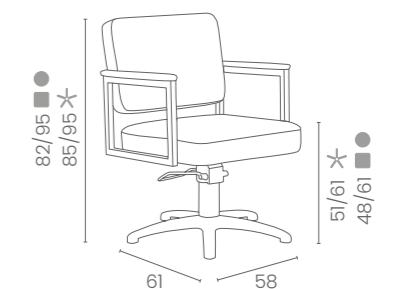

DISPONIBILE IN 44 COLORI / AVAILABLE IN 44 COLOURS

ANDREA

COLORI IN FOTO:
COLOURS IN PHOTO:
PEACOCK BLUE N3
COGNAC N5

LR/C154
€789

	POMPA CON FRENO PUMP WITH BRAKE	POMPA CON FRENO E BASE NERA PUMP WITH BRAKE AND BLACK BASE
★	LR/C154 €789	LR/C154N €819
R	LR/C154/R €859	LR/C154/RN €889
S	LR/C154/S €859	LR/C154/SN €889