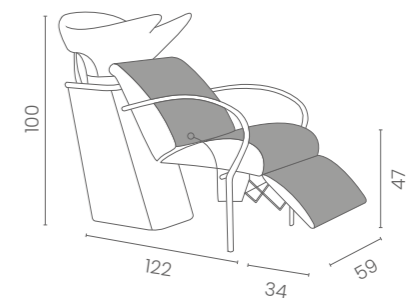

DISPONIBILE IN 44 COLORI / AVAILABLE IN 44 COLOURS

ACQUALINE

COLORE IN FOTO:
COLOUR IN PHOTO:
VINTAGE BROWN F5

LR/W015/B
€1.579

LR/W016/B
€1.999

LR/WL005
€289

LR/WL010
€59

	ALZAGAMBE MANUALE MANUAL LEG REST	
	LR/W015/B €1.579	LR/W016/B €1.999
	LR/W015/N €1.719	LR/W016/N €2.139