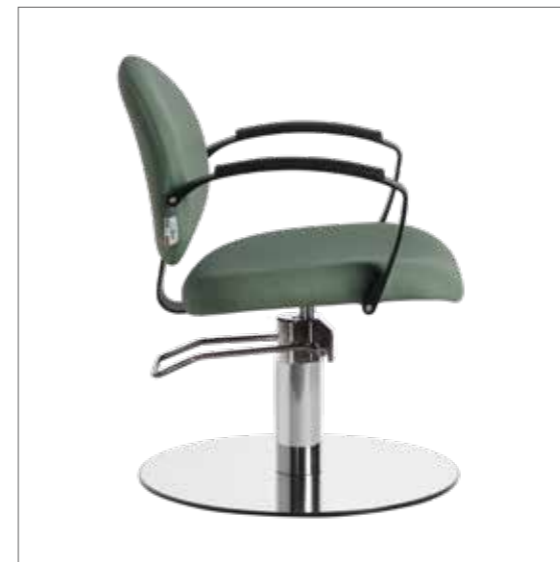

LR/C254
€719