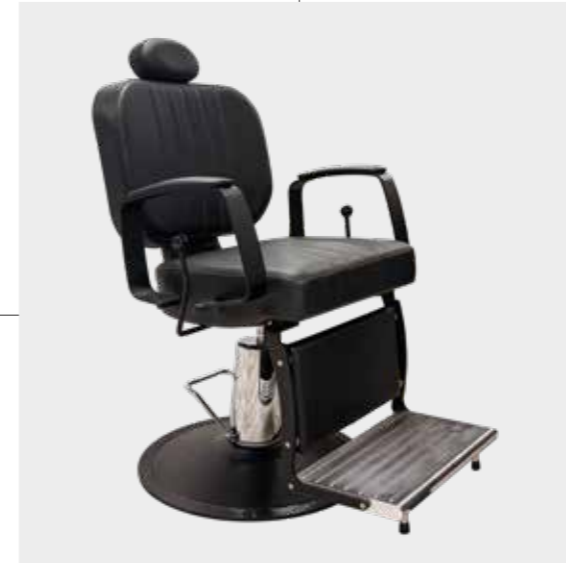

LR/M010-B
€719

DISPONIBILE CON LED
 AVAILABLE WITH LED
 LR/AC040
€149

FIGARO

COLORI IN FOTO:
COLOURS IN PHOTO:
VINTAGE ASH G4
VINTAGE BLACK G1

LR/BC650

€1.719

COLORI / COLOURS A ■ B □

DISPONIBILE IN 44 COLORI / AVAILABLE IN 44 COLOURS

MISTRAL

COLORE IN FOTO:
COLOUR IN PHOTO:
VINTAGE BLACK G1

LR/BC850

€2.929

LR/BC855

€3.289

DISPONIBILE IN 44 COLORI / AVAILABLE IN 44 COLOURS

LEVANTE