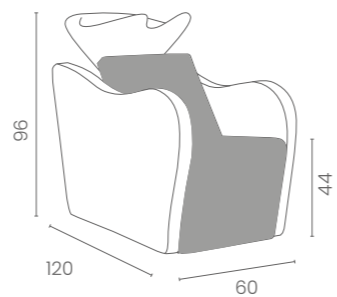

COLORI / COLOURS A ■ B □
DISPONIBILE IN 44 COLORI / AVAILABLE IN 44 COLOURS

LR/W092/B
€1.859