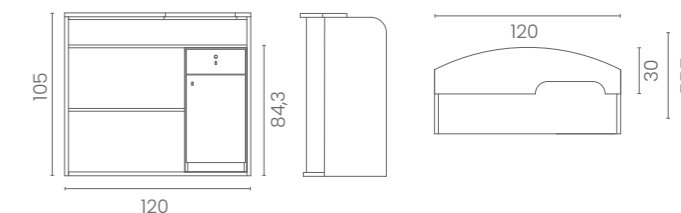

AIDA

COLORE IN FOTO:
COLOUR IN PHOTO:
VINTAGE TAN G2

PANELLO TAPPEZZATO
DISPONIBILE IN 44 COLORI
UPHOLSTERED PANEL
AVAILABLE IN 44 COLOURS

L 60 x W 30 CM

44
CON PANNELLO E LED
WITH PANEL AND LED

41
CON PANNELLO
WITH PANEL

VERONA

LR/RD040
€1.719

COLORE IN FOTO:
COLOUR IN PHOTO:
VINTAGE ASH G4

FRONTALE TAPPEZZATO
DISPONIBILE IN 44 COLORI
UPHOLSTERED PANEL
AVAILABLE IN 44
COLOURS

ARENA

LR/RD030
€1.359

COLORE IN FOTO:
COLOUR IN PHOTO:
VINTAGE WHITE G3

FRONTALE TAPPEZZATO
DISPONIBILE IN 44 COLORI
UPHOLSTERED PANEL
AVAILABLE IN 44
COLOURS

SCALA

COLORI / COLOURS A ■ B □
DISPONIBILE IN 44 COLORI
AVAILABLE IN 44 COLOURS

COLORI IN FOTO / COLOURS IN PHOTO: MULBERRY N4 - MILK 61

PICCOLO

COLORI / COLOURS A ■ B □
DISPONIBILE IN 44 COLORI
AVAILABLE IN 44 COLOURS

COLORI IN FOTO / COLOURS IN PHOTO: MILK 61 - YELLOW PEARL P7