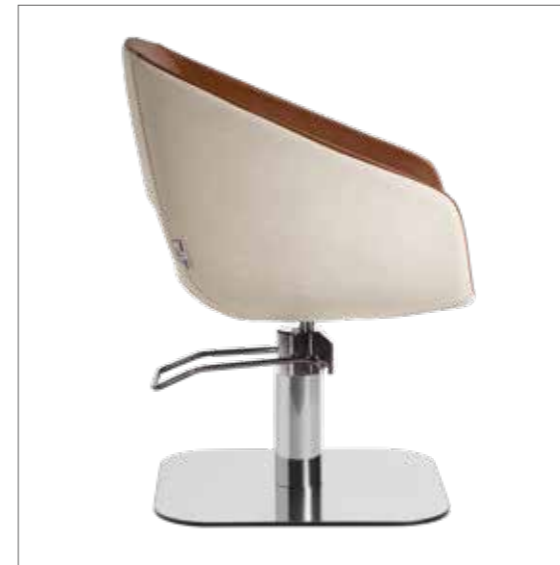

COLORI / COLOURS A ■ B □
DISPONIBILE IN 44 COLORI / AVAILABLE IN 44 COLOURS

TINA

COLORI IN FOTO:
COLOURS IN PHOTO:
MULBERRY N4
SAGE GREEN N6

LR/C254
€719

	POMPA CON FRENO PUMP WITH BRAKE	POMPA CON FRENO E BASE NERA PUMP WITH BRAKE AND BLACK BASE
★	LR/C254 €719	LR/C254N €749
R	LR/C254/R €789	LR/C254/RN €819
S	LR/C254/S €789	LR/C254/SN €819

DISPONIBILE IN 44 COLORI / AVAILABLE IN 44 COLOURS

BEA

COLORI IN FOTO:
COLOURS IN PHOTO:
VINTAGE TAN G2
VINTAGE WHITE G3

LR/C904
€859

	POMPA CON FRENO PUMP WITH BRAKE	POMPA CON FRENO E BASE NERA PUMP WITH BRAKE AND BLACK BASE
★	LR/C904 €859	LR/C904N €889
R	LR/C904/R €929	LR/C904/RN €959
S	LR/C904/S €929	LR/C904/SN €959