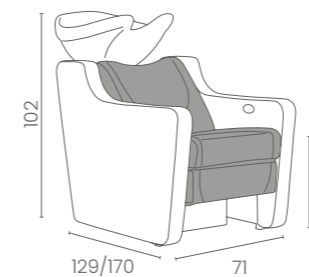

LR/W061/B €4.149	LR/W071/B €3.569
	LR/W061/N €4.289	LR/W071/N €3.709

	LR/W062/B €8.069	LR/W072/B €6.909
	LR/W062/N €8.349	LR/W072/N €7.189

	LR/W063/B €11.989	LR/W073/B €10.249
	LR/W063/N €12.429	LR/W073/N €10.669

LR/AC061
€129
VASSOIO PER 2 POSTI SINGOLI
TRAY FOR 2 SINGLE SEATERS

LR/AC062
€129
VASSOIO PER POSTO DOPPIO O TRIPLO
TRAY FOR 2 OR 3 SEATERS

LR/AC063
€219