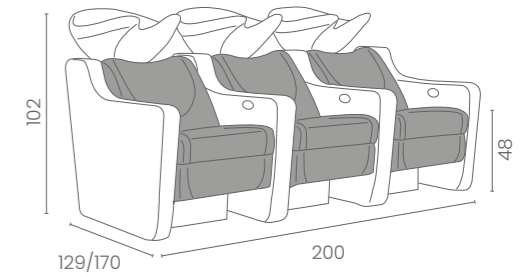

LR/W061/B €4.149	LR/W071/B €3.569
	LR/W061/N €4.289	LR/W071/N €3.709

	LR/W062/B €8.069	LR/W072/B €6.909
	LR/W062/N €8.349	LR/W072/N €7.189

	LR/W063/B €11.989	LR/W073/B €10.249
	LR/W063/N €12.429	LR/W073/N €10.669

LR/AC061
€129
VASSOIO PER 2 POSTI SINGOLI
TRAY FOR 2 SINGLE SEATERS

LR/AC062
€129
VASSOIO PER POSTO DOPPIO O TRIPLO
TRAY FOR 2 OR 3 SEATERS

LR/AC063
€219