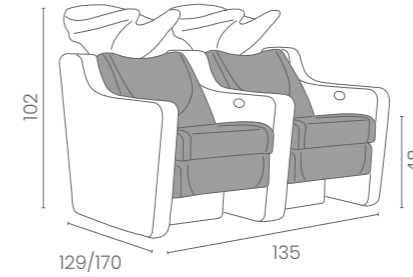

LR/W061/B €4.149	LR/W071/B €3.569
	LR/W061/N €4.289	LR/W071/N €3.709

	LR/W062/B €8.069	LR/W072/B €6.909
	LR/W062/N €8.349	LR/W072/N €7.189

	LR/W063/B €11.989	LR/W073/B €10.249
	LR/W063/N €12.429	LR/W073/N €10.669

LR/AC061
€129
VASSOIO PER 2 POSTI SINGOLI
TRAY FOR 2 SINGLE SEATERS

LR/AC062
€129
VASSOIO PER POSTO DOPPIO O TRIPLO
TRAY FOR 2 OR 3 SEATERS

LR/AC063
€219