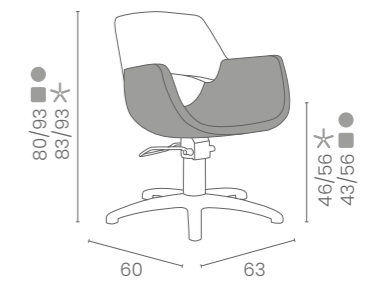

COLORI / COLOURS A ■ B □
DISPONIBILE IN 44 COLORI / AVAILABLE IN 44 COLOURS