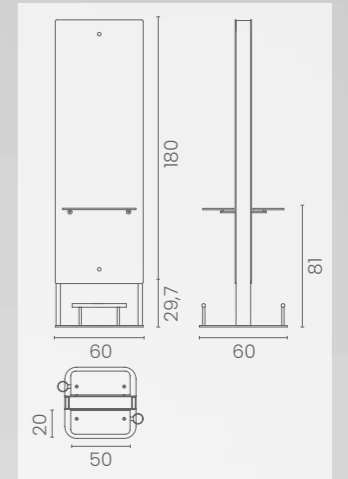

MOTIVO

LR/M062-A

€1.999