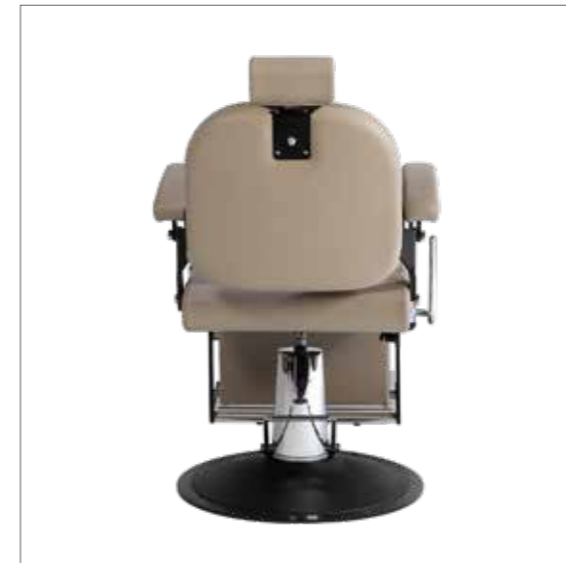

COLORE IN FOTO:
COLOUR IN PHOTO:
TEA 62

LR/BC750

€2.929

LR/BC755

€3.289

DISPONIBILE IN 44 COLORI / AVAILABLE IN 44 COLOURS

ALBA

COLORE IN FOTO:
COLOUR IN PHOTO:
PEACOCK BLUE N3