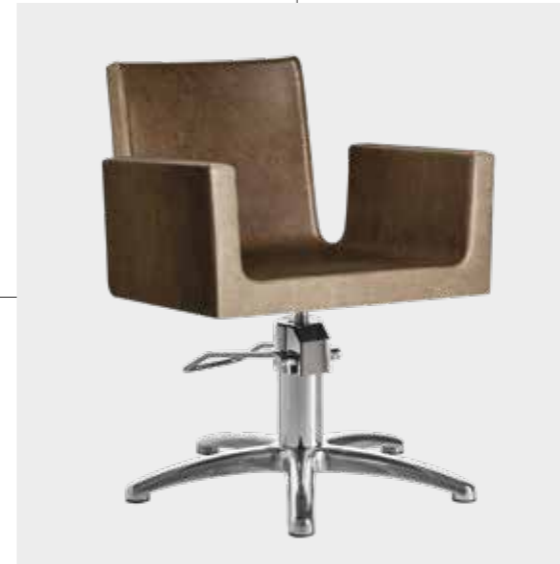

LR/C404
€859