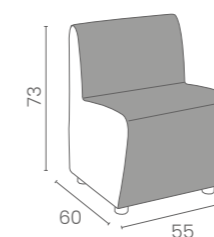

LR/RC020
€719

COLORI / COLOURS A ■ B □
DISPONIBILE IN 44 COLORI
AVAILABLE IN 44 COLOURS

COLORI IN FOTO / COLOURS IN PHOTO: MULBERRY N4 - MILK 61