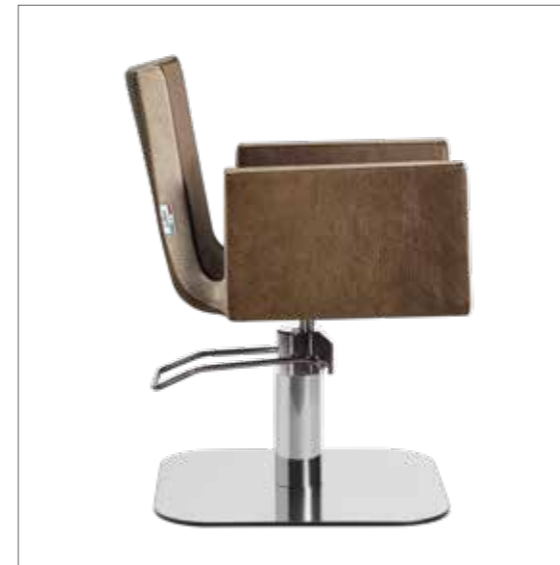

LR/C404
€859