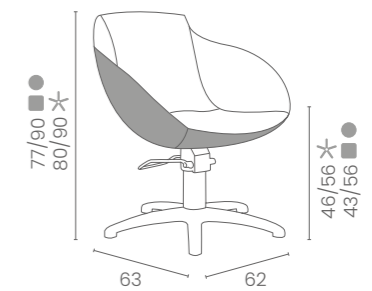

POMPA CON FRENO PUMP WITH BRAKE
★	LR/C704 €859
R	LR/C704/R €929
S	LR/C704/S €929

	POMPA CON FRENO E BASE NERA PUMP WITH BRAKE AND BLACK BASE
★	LR/C704N €889
RN	LR/C704/RN €959
SN	LR/C704/SN €959