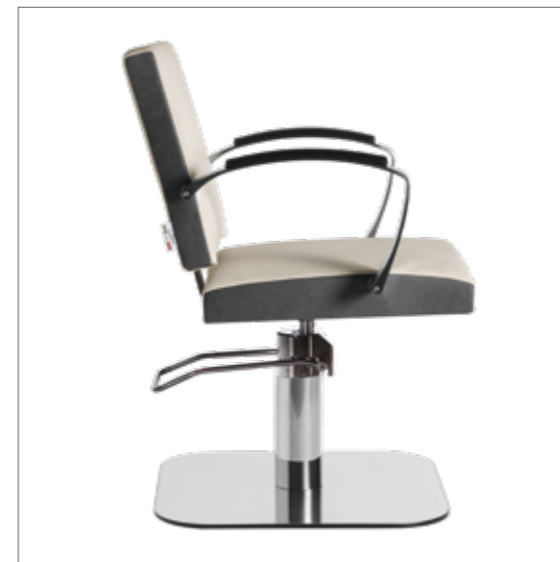

DISPONIBILE IN 44 COLORI / AVAILABLE IN 44 COLOURS

AURORA

COLORI IN FOTO:
COLOURS IN PHOTO:
PEACOCK BLUE N3
MILK 61

LR/C704
€859

	POMPA CON FRENO PUMP WITH BRAKE
★	LR/C704 €859
R	LR/C704/R €929
S	LR/C704/S €929

	POMPA CON FRENO E BASE NERA PUMP WITH BRAKE AND BLACK BASE
★	LR/C704N €889
RN	LR/C704/RN €959
SN	LR/C704/SN €959

COLORI / COLOURS A ■ B □

DISPONIBILE IN 44 COLORI / AVAILABLE IN 44 COLOURS

DIVA

COLORI IN FOTO:
COLOURS IN PHOTO:
VINTAGE WHITE G3
VINTAGE GREY K1

LR/C804

€719

	POMPA CON FRENO PUMP WITH BRAKE	POMPA CON FRENO E BASE NERA PUMP WITH BRAKE AND BLACK BASE
★	LR/C804 €719	LR/C804N €749
R	LR/C804/R €789	LR/C804/RN €819
S	LR/C804/S €789	LR/C804/SN €819

COLORI / COLOURS A ■ B □
DISPONIBILE IN 44 COLORI / AVAILABLE IN 44 COLOURS