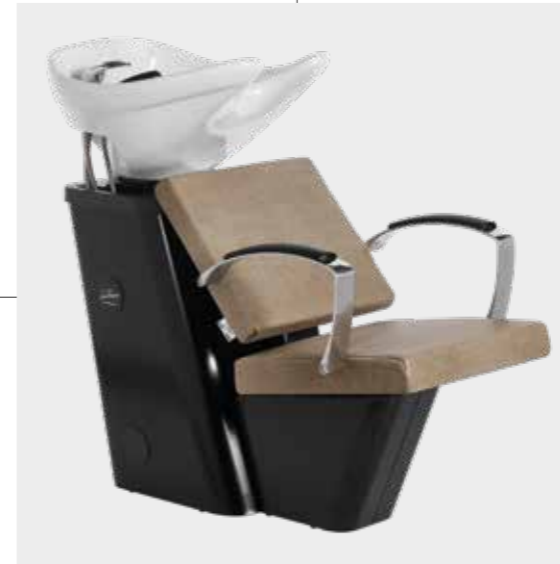

LR/WL005
€289

LR/WL010
€59

	LR/W030/B €1.579
	LR/W030/N €1.709

COLORI / COLOURS A ■ B □
DISPONIBILE IN 44 COLORI / AVAILABLE IN 44 COLOURS