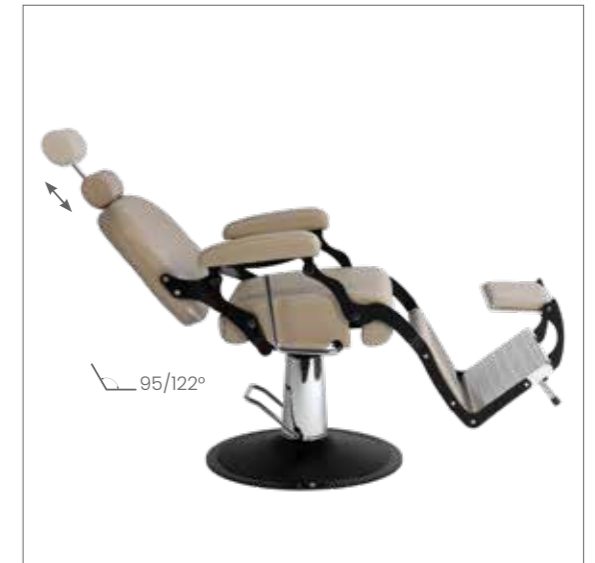

COLORE IN FOTO:
COLOUR IN PHOTO:
TEA 62

LR/BC750

€2.929

LR/BC755

€3.289

DISPONIBILE IN 44 COLORI / AVAILABLE IN 44 COLOURS

ALBA

COLORE IN FOTO:
COLOUR IN PHOTO:
PEACOCK BLUE N3