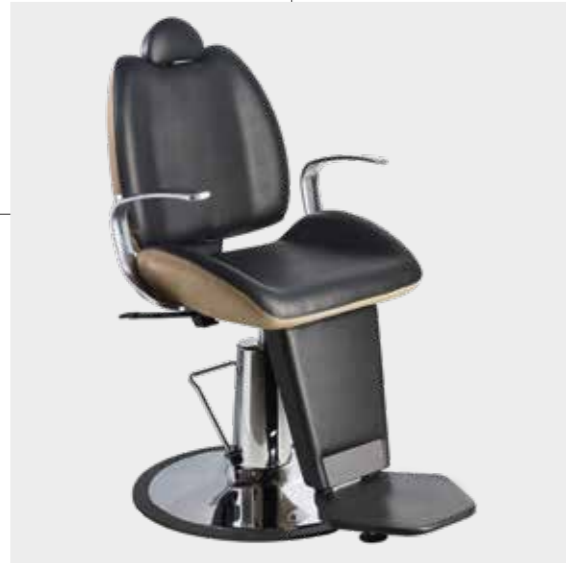

LR/M010-B
€719

DISPONIBILE CON LED
 AVAILABLE WITH LED
 LR/AC040
€149

FIGARO

COLORI IN FOTO:
COLOURS IN PHOTO:
VINTAGE ASH G4
VINTAGE BLACK G1

LR/BC650

€1.719

COLORI / COLOURS A ■ B □

DISPONIBILE IN 44 COLORI / AVAILABLE IN 44 COLOURS

MISTRAL

COLORE IN FOTO:
COLOUR IN PHOTO:
VINTAGE BLACK G1

LR/BC850

€2.929

LR/BC855

€3.289

DISPONIBILE IN 44 COLORI / AVAILABLE IN 44 COLOURS

LEVANTE