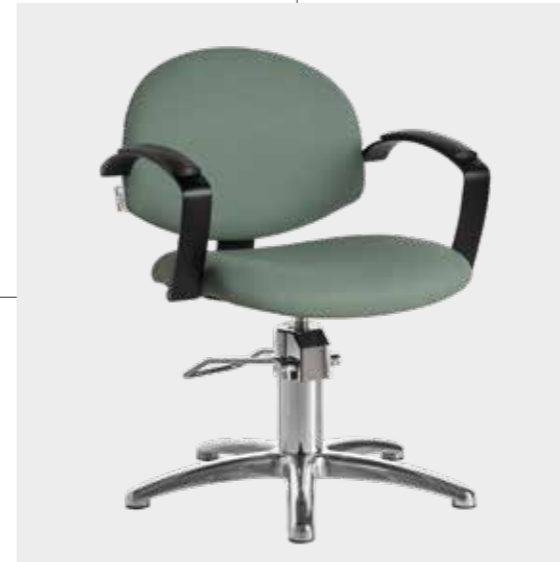

LR/C254
€719