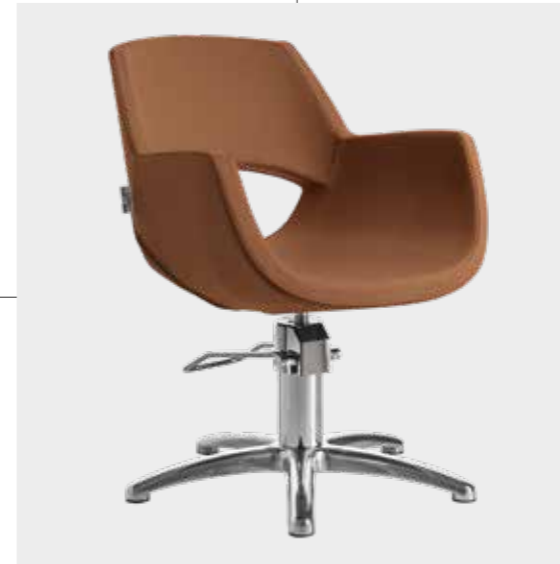

LR/C504
€859