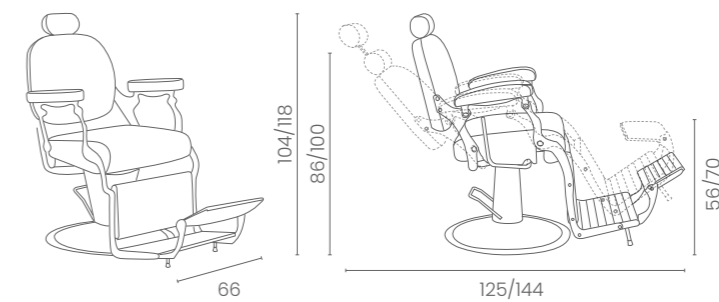

COLORE IN FOTO:
COLOUR IN PHOTO:
TEA 62

LR/BC750

€2.929

LR/BC755

€3.289

DISPONIBILE IN 44 COLORI / AVAILABLE IN 44 COLOURS

ALBA

COLORE IN FOTO:
COLOUR IN PHOTO:
PEACOCK BLUE N3