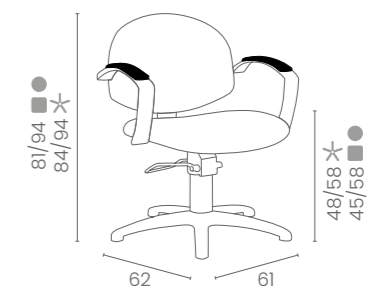

DISPONIBILE IN 44 COLORI / AVAILABLE IN 44 COLOURS