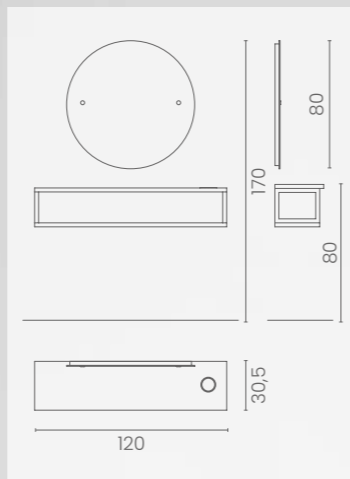

GIOVE

LR/M110
€789

DISPONIBILE CON LED
AVAILABLE WITH LED
LR/AC110
€149

RIPIANI DISPONIBILI NEI MATERIALI
SHELVES AVAILABLE IN THE MATERIALS