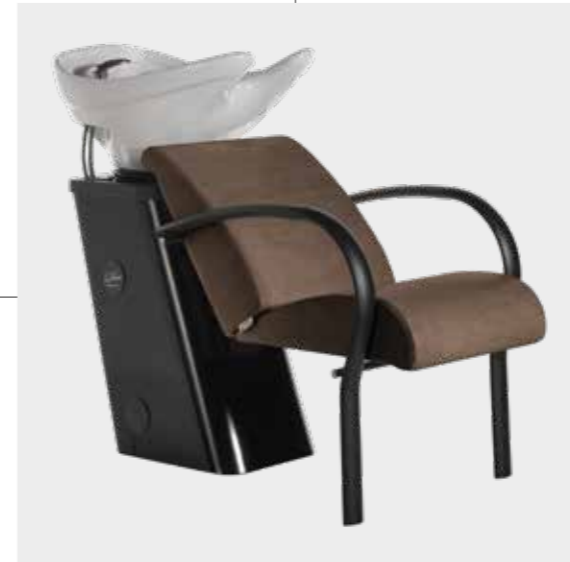

LR/W035/B

€1.619

LR/WL005

€289

LR/WL010

€59

	LR/W035/B €1.619
	LR/W035/N €1.759

COLORI / COLOURS A ■ B □

DISPONIBILE IN 44 COLORI / AVAILABLE IN 44 COLOURS

ACQUALINE

COLORE IN FOTO:
COLOUR IN PHOTO:
VINTAGE BROWN F5

LR/W015/B
€1.579

LR/W016/B
€1.999

LR/WL005
€289

LR/WL010
€59

	ALZAGAMBE MANUALE MANUAL LEG REST	
	LR/W015/B €1.579	LR/W016/B €1.999
	LR/W015/N €1.719	LR/W016/N €2.139