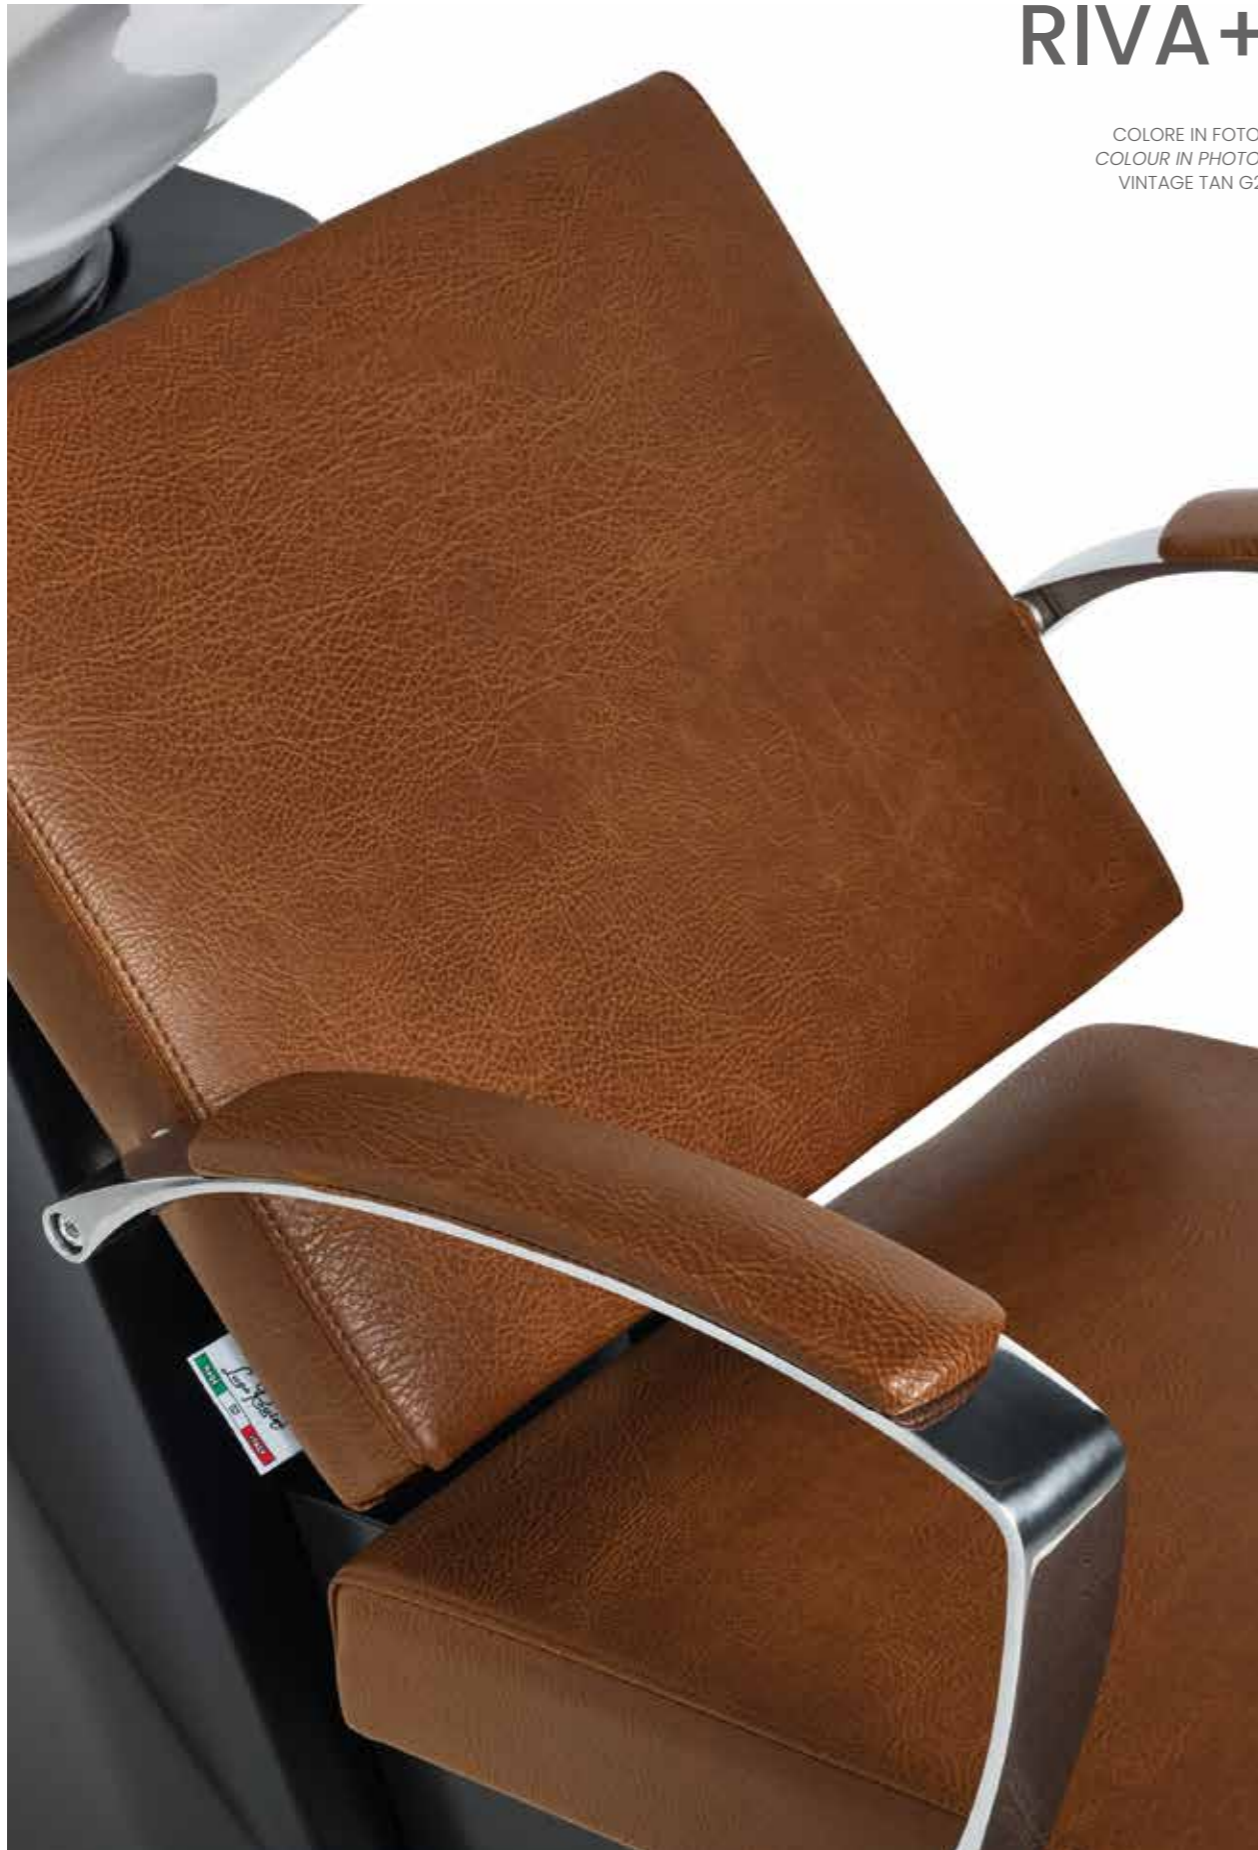

LR/W030/B
€1.579

LR/WL005
€289

LR/WL010
€59

	LR/W030/B €1.579
	LR/W030/N €1.709

COLORI / COLOURS A ■ B □
DISPONIBILE IN 44 COLORI / AVAILABLE IN 44 COLOURS

RIVA+

COLORE IN FOTO:
COLOUR IN PHOTO:
VINTAGE TAN G2