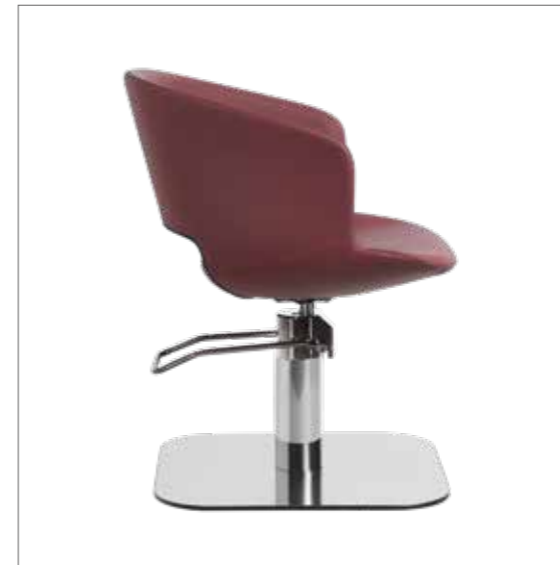

Luca Rossini
MADE IN ITALY

SALON FURNITURE, MADE IN ITALY

Luca Rossini
MADE IN ITALY

2026
COLLECTION

ELENA

COLORI IN FOTO:
COLOURS IN PHOTO:
SAGE GREEN N6
MULBERRY N4

LR/C354
€789

	POMPA CON FRENO PUMP WITH BRAKE	POMPA CON FRENO E BASE NERA PUMP WITH BRAKE AND BLACK BASE
★	LR/C354 €789	LR/C354N €819
R	LR/C354/R €859	LR/C354/RN €889
S	LR/C354/S €859	LR/C354/SN €889

DISPONIBILE IN 44 COLORI / AVAILABLE IN 44 COLOURS

ANDREA

COLORI IN FOTO:
COLOURS IN PHOTO:
PEACOCK BLUE N3
COGNAC N5

LR/C154
€789

	POMPA CON FRENO PUMP WITH BRAKE	POMPA CON FRENO E BASE NERA PUMP WITH BRAKE AND BLACK BASE
★	LR/C154 €789	LR/C154N €819
R	LR/C154/R €859	LR/C154/RN €889
S	LR/C154/S €859	LR/C154/SN €889