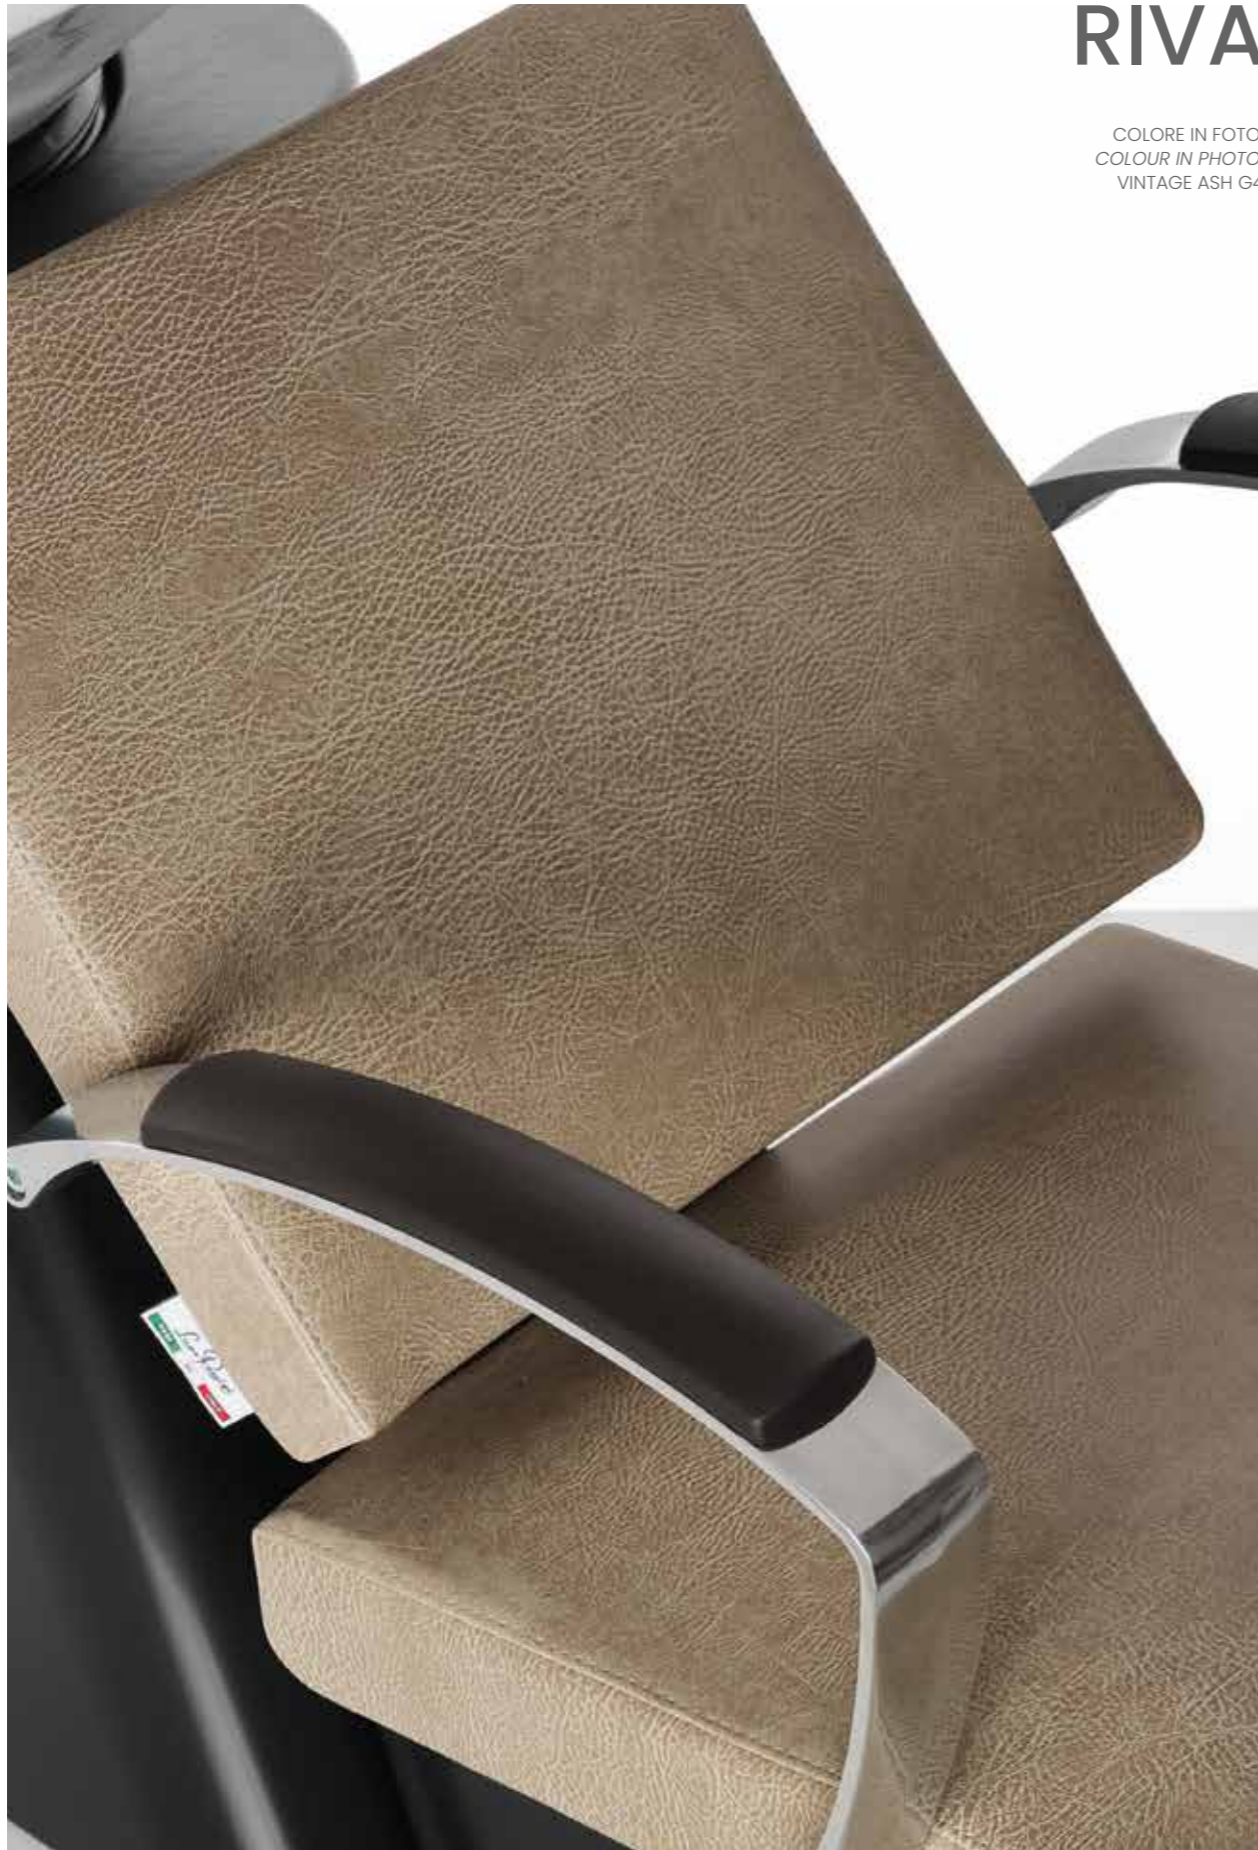

RIVA

COLORE IN FOTO:
COLOUR IN PHOTO:
VINTAGE ASH G4

LR/W030/B
€1.579