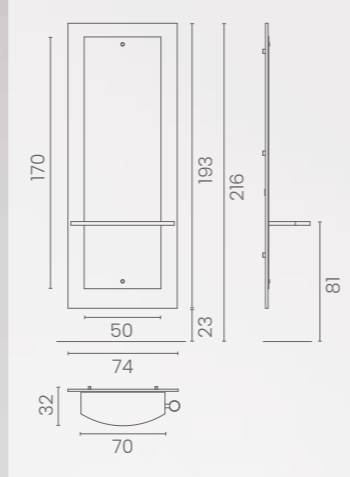

MELODIA

LR/M050-D
€719

DISPONIBILE CON LED
AVAILABLE WITH LED
LR/AC040
€149