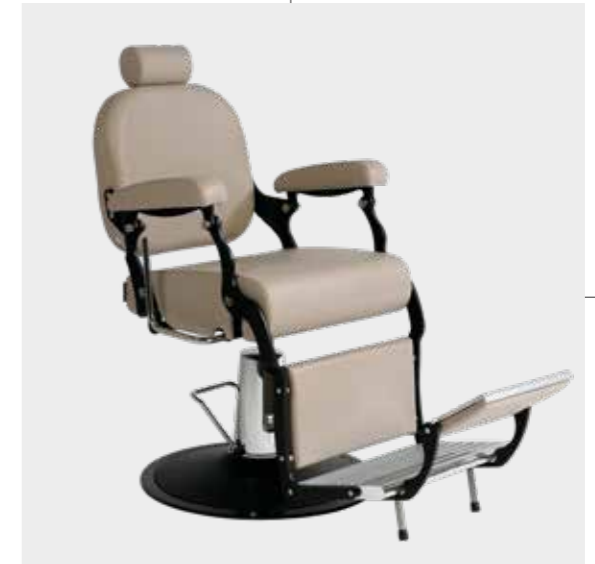

COLORE IN FOTO:
COLOUR IN PHOTO:
TEA 62

LR/BC750

€2.929

LR/BC755

€3.289

DISPONIBILE IN 44 COLORI / AVAILABLE IN 44 COLOURS

ALBA

COLORE IN FOTO:
COLOUR IN PHOTO:
PEACOCK BLUE N3