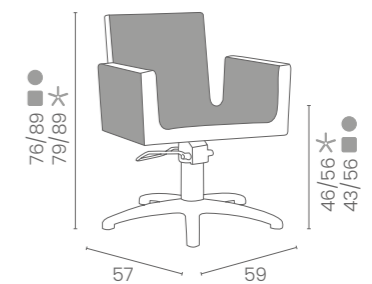

POMPA CON FRENO PUMP WITH BRAKE
★	LR/C404 €859
R	LR/C404/R €929
S	LR/C404/S €929

	POMPA CON FRENO E BASE NERA PUMP WITH BRAKE AND BLACK BASE
★	LR/C404N €889
RN	LR/C404/RN €959
SN	LR/C404/SN €959