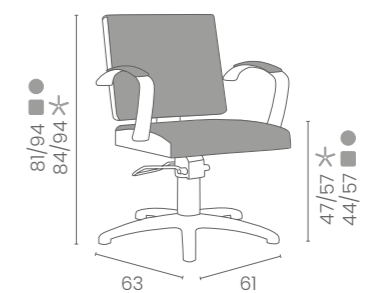

COLORI / COLOURS A ■ B □
DISPONIBILE IN 44 COLORI / AVAILABLE IN 44 COLOURS