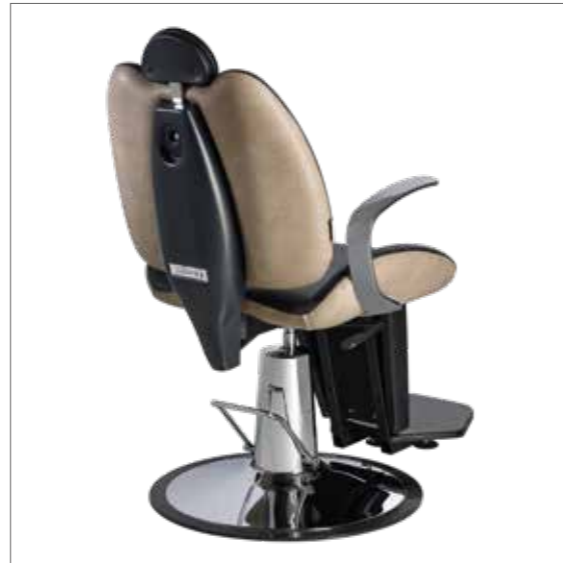

LR/M010-B
€719

DISPONIBILE CON LED
 AVAILABLE WITH LED
 LR/AC040
€149

FIGARO

COLORI IN FOTO:
COLOURS IN PHOTO:
VINTAGE ASH G4
VINTAGE BLACK G1

LR/BC650

€1.719

COLORI / COLOURS A ■ B □

DISPONIBILE IN 44 COLORI / AVAILABLE IN 44 COLOURS

MISTRAL

COLORE IN FOTO:
COLOUR IN PHOTO:
VINTAGE BLACK G1

LR/BC850

€2.929

LR/BC855

€3.289

DISPONIBILE IN 44 COLORI / AVAILABLE IN 44 COLOURS

LEVANTE