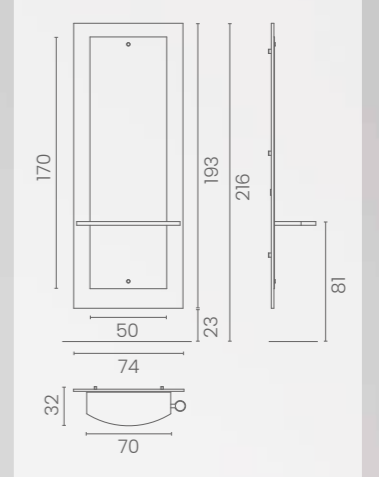

MELODIA

LR/M010-B
€719

DISPONIBILE CON LED
AVAILABLE WITH LED
LR/AC040
€149