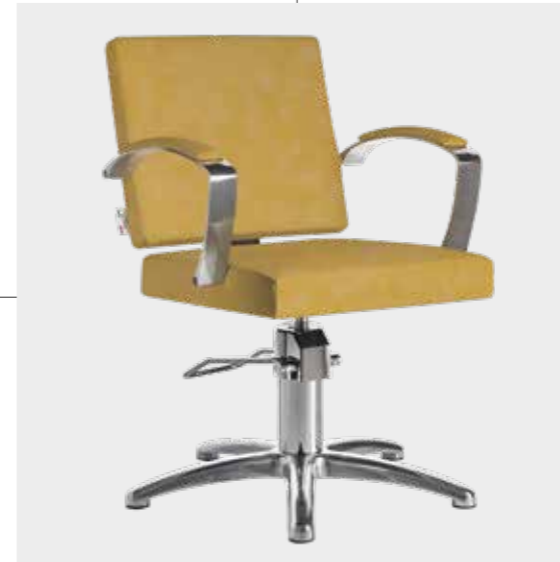

LR/C854
€759