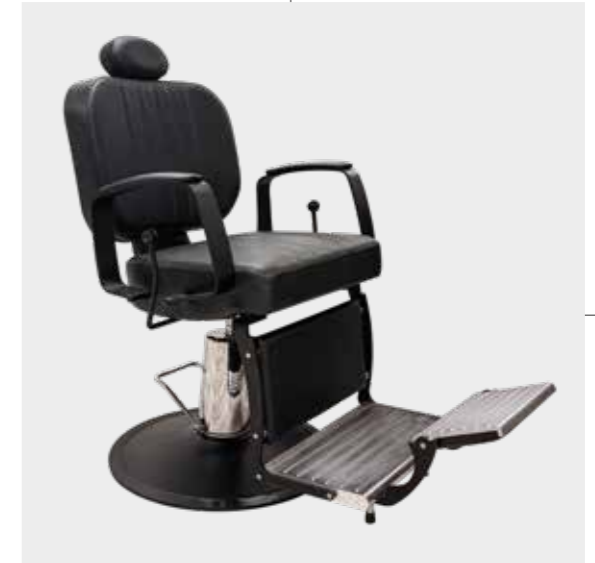

LR/M010-B
€719

DISPONIBILE CON LED
 AVAILABLE WITH LED
 LR/AC040
€149

FIGARO

COLORI IN FOTO:
COLOURS IN PHOTO:
VINTAGE ASH G4
VINTAGE BLACK G1

LR/BC650

€1.719

COLORI / COLOURS A ■ B □

DISPONIBILE IN 44 COLORI / AVAILABLE IN 44 COLOURS

MISTRAL

COLORE IN FOTO:
COLOUR IN PHOTO:
VINTAGE BLACK G1

LR/BC850

€2.929

LR/BC855

€3.289

DISPONIBILE IN 44 COLORI / AVAILABLE IN 44 COLOURS

LEVANTE