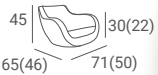

THOMAS P BACKWASH

922 €

- Black or brown upholstery
- Vertical stitching
- Black plastic casing
- Black or white basin
- Silver fittings