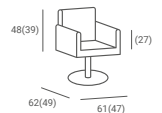

ZOE STYLING CHAIR

PRICE FROM: 486 €

- Black upholstery
- Hydraulic pump
- Available with:
  - Disc base - silver or golden
  - Square base - silver, golden or black
  - Silver star base - with black feet or silver wheels
- A version with an adjustable footrest in black, gold or silver is available for an additional fee