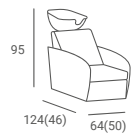

TECHNO P BACKWASH

779 €

- Black upholstery
- Vertical stitching
- Black plastic casing
- Black or white basin
- Silver fittings