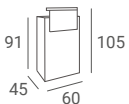

TINA RECEPTION DESK

363 €

- Body made of white laminated board with a light wood-colored top
- Body made of black laminated board with a dark concrete-colored top
- Equipped with 4 shelves