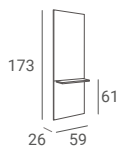

BONA STYLING UNIT

285 €

- Black laminate
- With shelf