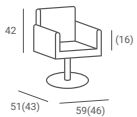

GHOST STYLING CHAIR

PRICE FROM: **375 €**

- Seat made of transparent plastic
- Black upholstered seat cushion
- Hydraulic pump
- Available with:
  - Disc base - silver or golden
  - Square base - silver, golden or black
  - Silver star base - with black feet or silver wheels
- A version with an adjustable footrest in black, gold or silver is available for an additional fee