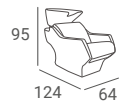

TECHNO P BACKWASH

834 €

- Black upholstery
- Vertical stitching
- Black plastic casing
- Black or white basin
- Silver fittings