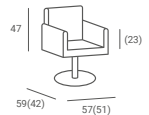

SOFA ANDY

250 €

- Double unit
- Black upholstery
- Fully upholstered
- Very light