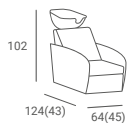

THOMAS P STYLING CHAIR

PRICE FROM: **576 €**

- Black upholstery
- Vertical stitching on the inside of the backrest
- Hydraulic pump
- Available with:
  - Disc base - silver or golden
  - Square base - silver, golden or black
  - Silver star base - with black feet or silver wheels
- A version with an adjustable footrest in black, gold or silver is available for an additional fee

THOMAS P BACKWASH

861 €

- Black or brown upholstery
- Vertical stitching
- Black plastic casing
- Black or white basin
- Silver fittings