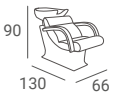

BRILL RECEPTION DESK

1 060 €

- ▶ Body made of black laminated board
- ▶ Illuminated plastic front
- ▶ Equipped with shelves, drawers and cabinets

LADY ONE BACKWASH

920 €

- ▶ Black upholstery
- ▶ Upholstered armrests
- ▶ Black plastic casing
- ▶ Black or white basin
- ▶ Silver fittings