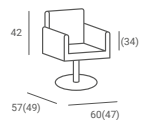

## GIO STYLING CHAIR

PRICE FROM: 315 €

- ▶ Brown upholstery
- ▶ Black metal frame
- ▶ Hydraulic pump
- ▶ Available with:
  - ▶ Disc base - silver or golden
  - ▶ Square base - silver, golden or black
  - ▶ Silver star base - with black feet or silver wheels
- ▶ A version with an adjustable footrest in black, gold or silver is available for an additional fee