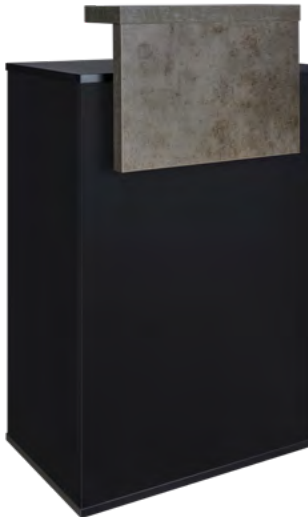

## ZOE STYLING CHAIR

PRICE FROM: 486 €

- ▶ Black upholstery
- ▶ Hydraulic pump
- ▶ Available with:
  - ▶ Disc base - silver or golden
  - ▶ Square base - silver, golden or black
  - ▶ Silver star base - with black feet or silver wheels
- ▶ A version with an adjustable footrest in black, gold or silver is available for an additional fee

## TINA RECEPTION DESK

**339 €**

- ▶ Body made of white laminated board with a light wood-colored top
- ▶ Body made of black laminated board with a dark concrete-colored top
- ▶ Equipped with 4 shelves