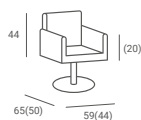

TECHNO BACKWASH

746 €

- Black upholstery
- Black plastic casing
- Black or white basin
- Silver fittings