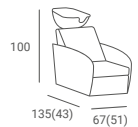

## ENZO STYLING CHAIR

PRICE FROM: **321 €**

- ▶ Brown or black upholstery
- ▶ Black metal armrests with wooden pads
- ▶ Hydraulic pump
- ▶ Available with:
  - ▶ Disc base - silver or golden
  - ▶ Square base - silver, golden or black
  - ▶ Silver star base - with black feet or silver wheels
- ▶ A version with an adjustable footrest in black, gold or silver is available for an additional fee

**COMFORT BACKWASH****1 209 €**

- ▶ Black upholstery
- ▶ Very comfortable seat
- ▶ Black or white basin
- ▶ Silver fittings

**TINA RECEPTION DESK****339 €**

- ▶ Body made of white laminated board with a light wood-colored top
- ▶ Body made of black laminated board with a dark concrete-colored top
- ▶ Equipped with 4 shelves