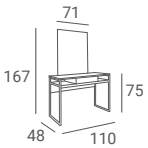

LOFT S STYLING UNIT

480 €

- Black metal openwork construction
- Light wood laminate