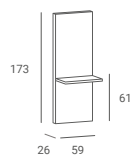

BONA STYLING UNIT

266 €

- Black laminate
- With shelf