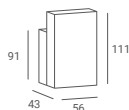

RAY STYLING CHAIR

PRICE FROM: 436 €

- Black upholstery
- Adjustable headrest
- Adjustable backrest
- Chromed silver legrest
- Hydraulic pump
- Available with:
  - Disc base - silver or golden
  - Square base - silver, golden or black
  - Silver star base - with black feet or silver wheels

LEXUS MINI RECEPTION DESK

495 €

- Made of black laminate board
- Equipped with a drawer