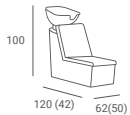

LEA STYLING CHAIR

PRICE FROM: **386 €**

- Black upholstery
- Hydraulic pump
- Available with:
  - Disc base - silver or golden
  - Square base - silver, golden or black
  - Silver star base - with black feet or silver wheels
- A version with an adjustable footrest in black, gold or silver is available for an additional fee

LADY C LEA BACKWASH

797 €

- Black upholstery
- Black plastic casing
- Black or white basin
- Silver fittings