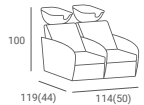

LUNA SOFA BACKWASH

1 607 €

- Double unit
- Black upholstery
- Upholstered armrests
- Black basins
- Silver fittings