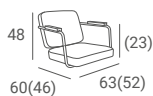

ENZO STYLING CHAIR

PRICE FROM: **343 €**

- Brown or black upholstery
- Black metal armrests with wooden pads
- Hydraulic pump
- Available with:
  - Disc base - silver or golden
  - Square base - silver, golden or black
  - Silver star base - with black feet or silver wheels
- A version with an adjustable footrest in black, gold or silver is available for an additional fee