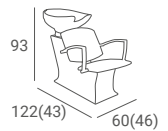

BONA STYLING UNIT

285 €

- ▶ Black laminate
- ▶ With shelf

LADY Y PAKO BACKWASH

746 €

- ▶ Black upholstery
- ▶ Chromed armrests - silver
- ▶ Black plastic casing
- ▶ Black basin
- ▶ Silver fittings

RAY STYLING CHAIR