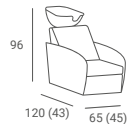

VANITY BACKWASH

867 €

- Black upholstery
- Black plastic casing
- Black basin
- Silver fittings