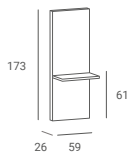

## PIK STYLING CHAIR

PRICE FROM: **314 €**

- ▶ Black upholstery
- ▶ Black metal armrests
- ▶ Hydraulic pump
- ▶ Available with:
  - ▶ Disc base - silver or golden
  - ▶ Square base - silver, golden or black
  - ▶ Silver star base - with black feet or silver wheels
- ▶ A version with an adjustable footrest in black, gold or silver is available for an additional fee