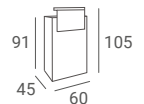

COMFORT BACKWASH**1 294 €**

- ▶ Black upholstery
- ▶ Very comfortable seat
- ▶ Black or white basin
- ▶ Silver fittings

**TINA RECEPTION DESK****363 €**

- ▶ Body made of white laminated board with a light wood-colored top
- ▶ Body made of black laminated board with a dark concrete-colored top
- ▶ Equipped with 4 shelves