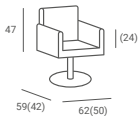

LEA STYLING CHAIR

PRICE FROM: **386 €**

- Black upholstery
- Hydraulic pump
- Available with:
  - Disc base - silver or golden
  - Square base - silver, golden or black
  - Silver star base - with black feet or silver wheels
- A version with an adjustable footrest in black, gold or silver is available for an additional fee

LADY C LEA BACKWASH

797 €

- Black upholstery
- Black plastic casing
- Black or white basin
- Silver fittings