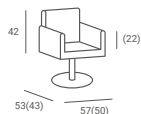

BONA STYLING UNIT

266 €

- Black laminate
- With shelf