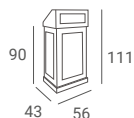

LEXUS MINI RECEPTION DESK

530 €

- ▶ Made of black laminate board
- ▶ Equipped with a drawer

LEXUS BARBER STYLING UNIT

1 031 €

- ▶ Made of black or venge laminate board
- ▶ Equipped with shelves for cosmetics, open and closed cupboard and drawers
- ▶ Sconce
- ▶ Bulbs are not part of the set