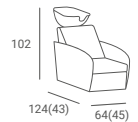

ZOE STYLING CHAIR

PRICE FROM: 486 €

- Black upholstery
- Hydraulic pump
- Available with:
  - Disc base - silver or golden
  - Square base - silver, golden or black
  - Silver star base - with black feet or silver wheels
- A version with an adjustable footrest in black, gold or silver is available for an additional fee