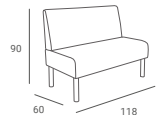

SOFA ANDY

250 €

- Double unit
- Black upholstery
- Fully upholstered
- Very light