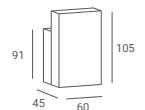

TINA RECEPTION DESK

339 €

- Body made of white laminated board with a light wood-colored top
- Body made of black laminated board with a dark concrete-colored top
- Equipped with 4 shelves