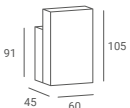

TINA RECEPTION DESK

339 €

- Body made of white laminated board with a light wood-colored top
- Body made of black laminated board with a dark concrete-colored top
- Equipped with 4 shelves