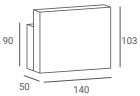

LADY ONE BACKWASH

860 €

- Black upholstery
- Upholstered armrests
- Black plastic casing
- Black or white basin
- Silver fittings