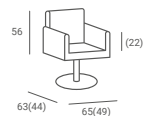

GLOBE STYLING CHAIR

PRICE FROM: **482 €**

- Black upholstery
- Black stitching
- Hydraulic pump
- Available with:
  - Disc base - silver or golden
  - Square base - silver, golden or black
  - Silver star base - with black feet or silver wheels
- A version with an adjustable footrest in black, gold or silver is available for an additional fee