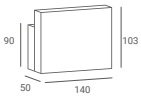

BRILL RECEPTION DESK

1 060 €

- ▶ Body made of black laminated board
- ▶ Illuminated plastic front
- ▶ Equipped with shelves, drawers and cabinets

LADY ONE BACKWASH

920 €

- ▶ Black upholstery
- ▶ Upholstered armrests
- ▶ Black plastic casing
- ▶ Black or white basin
- ▶ Silver fittings