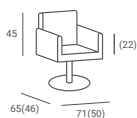

THOMAS STYLING CHAIR

PRICE FROM: **538 €**

- Black upholstery
- Hydraulic pump
- Available with:
  - Disc base - silver or golden
  - Square base - silver, golden or black
  - Silver star base - with black feet or silver wheels
- A version with an adjustable footrest in black, gold or silver is available for an additional fee