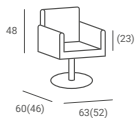

ENZO STYLING CHAIR

PRICE FROM: **321 €**

- Brown or black upholstery
- Black metal armrests with wooden pads
- Hydraulic pump
- Available with:
  - Disc base - silver or golden
  - Square base - silver, golden or black
  - Silver star base - with black feet or silver wheels
- A version with an adjustable footrest in black, gold or silver is available for an additional fee