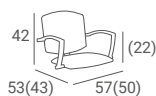

LOFT S STYLING UNIT

480 €

- ▶ Black metal openwork construction
- ▶ Light wood laminate

LOFT STYLING CHAIR

PRICE FROM: **367 €**

- ▶ Brown or black upholstery
- ▶ Black metal armrests
- ▶ Hydraulic pump
- ▶ Available with:
 - ▶ Disc base - silver or golden
 - ▶ Square base - silver, golden or black
 - ▶ Silver star base - with black feet or silver wheels
- ▶ A version with an adjustable footrest in black, gold or silver is available for an additional fee

SOFA ANDY

268 €

- ▶ Double unit
- ▶ Black upholstery
- ▶ Fully upholstered
- ▶ Very light

PAKO STYLING CHAIR

PRICE FROM: **352 €**

- ▶ Black upholstery
- ▶ Chromed armrests - silver
- ▶ Hydraulic pump
- ▶ Available with:
 - ▶ Disc base - silver or golden
 - ▶ Square base - silver, golden or black
 - ▶ Silver star base - with black feet or silver wheels
- ▶ A version with an adjustable footrest in black, golden or silver is available for an additional fee

BONA STYLING UNIT

285 €

- ▶ Black laminate
- ▶ With shelf

LADY Y PAKO BACKWASH

746 €

- ▶ Black upholstery
- ▶ Chromed armrests - silver
- ▶ Black plastic casing
- ▶ Black basin
- ▶ Silver fittings

RAY STYLING CHAIR