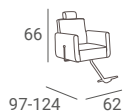

LEXUS MINI RECEPTION DESK

530 €

- ▶ Made of black laminate board
- ▶ Equipped with a drawer

LEXUS BARBER STYLING UNIT

1 031 €

- ▶ Made of black or venge laminate board
- ▶ Equipped with shelves for cosmetics, open and closed cupboard and drawers
- ▶ Sconce
- ▶ Bulbs are not part of the set