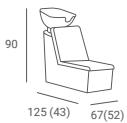

LADY ONE BACKWASH

860 €

- Black upholstery
- Upholstered armrests
- Black plastic casing
- Black or white basin
- Silver fittings