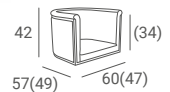

GIO STYLING CHAIR

PRICE FROM: 337 €

- Brown upholstery
- Black metal frame
- Hydraulic pump
- Available with:
  - Disc base - silver or golden
  - Square base - silver, golden or black
  - Silver star base - with black feet or silver wheels
- A version with an adjustable footrest in black, gold or silver is available for an additional fee