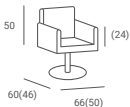

TINA RECEPTION DESK

339 €

- Body made of white laminated board with a light wood-colored top
- Body made of black laminated board with a dark concrete-colored top
- Equipped with 4 shelves