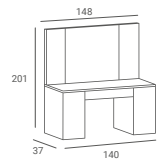

LEXUS BARBER STYLING UNIT

963 €

- Made of black or venge laminate board
- Equipped with shelves for cosmetics, open and closed cupboard and drawers
- Sconce
- Bulbs are not part of the set