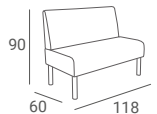

SOFA ANDY

268 €

- Double unit
- Black upholstery
- Fully upholstered
- Very light