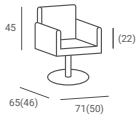

THOMAS P STYLING CHAIR

PRICE FROM: **576 €**

- Black upholstery
- Vertical stitching on the inside of the backrest
- Hydraulic pump
- Available with:
  - Disc base - silver or golden
  - Square base - silver, golden or black
  - Silver star base - with black feet or silver wheels
- A version with an adjustable footrest in black, gold or silver is available for an additional fee

THOMAS P BACKWASH

861 €

- Black or brown upholstery
- Vertical stitching
- Black plastic casing
- Black or white basin
- Silver fittings