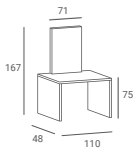

LOFT S STYLING UNIT

448 €

- Black metal openwork construction
- Light wood laminate