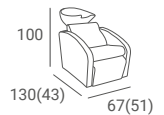

BONA STYLING UNIT

285 €

- ▶ Black laminate
- ▶ With shelf

LADY Y PIK BACKWASH

751 €

- ▶ Black upholstery
- ▶ Black metal armrests
- ▶ Black plastic casing
- ▶ Black basin
- ▶ Silver fittings

ENZO STYLING CHAIR

COMFORT BACKWASH**1 294 €**

- ▶ Black upholstery
- ▶ Very comfortable seat
- ▶ Black or white basin
- ▶ Silver fittings

**TINA RECEPTION DESK****363 €**

- ▶ Body made of white laminated board with a light wood-colored top
- ▶ Body made of black laminated board with a dark concrete-colored top
- ▶ Equipped with 4 shelves