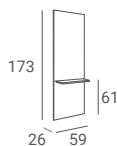

PIK STYLING CHAIR

PRICE FROM: **336 €**

- Black upholstery
- Black metal armrests
- Hydraulic pump
- Available with:
  - Disc base - silver or golden
  - Square base - silver, golden or black
  - Silver star base - with black feet or silver wheels
- A version with an adjustable footrest in black, gold or silver is available for an additional fee