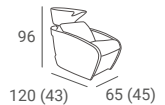

VANITY P BACKWASH

964 €

- ▶ Black upholstery
- ▶ Vertical stitching
- ▶ Black plastic casing
- ▶ Black basin
- ▶ Silver fittings

VANITY BACKWASH

928 €

- ▶ Black upholstery
- ▶ Black plastic casing
- ▶ Black basin
- ▶ Silver fittings