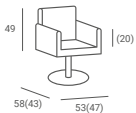

## PIK STYLING CHAIR

PRICE FROM: **314 €**

- ▶ Black upholstery
- ▶ Black metal armrests
- ▶ Hydraulic pump
- ▶ Available with:
  - ▶ Disc base - silver or golden
  - ▶ Square base - silver, golden or black
  - ▶ Silver star base - with black feet or silver wheels
- ▶ A version with an adjustable footrest in black, gold or silver is available for an additional fee