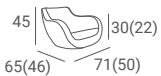

THOMAS STYLING CHAIR

PRICE FROM: **576 €**

- Black upholstery
- Hydraulic pump
- Available with:
  - Disc base - silver or golden
  - Square base - silver, golden or black
  - Silver star base - with black feet or silver wheels
- A version with an adjustable footrest in black, gold or silver is available for an additional fee