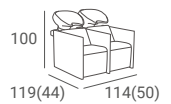

LADY C LEA BACKWASH

853 €

- ▶ Black upholstery
- ▶ Black plastic casing
- ▶ Black or white basin
- ▶ Silver fittings

LUNA SOFA BACKWASH

1 719 €

- ▶ Double unit
- ▶ Black upholstery
- ▶ Upholstered armrests
- ▶ Black basins
- ▶ Silver fittings

MAREA STYLING CHAIR

PRICE FROM: **435 €**

- ▶ Black upholstery
- ▶ Hydraulic pump
- ▶ Available with:
 - ▶ Disc base - silver or golden
 - ▶ Square base - silver, golden or black
 - ▶ Silver star base - with black feet or silver wheels
- ▶ A version with an adjustable footrest in black, gold or silver is available for an additional fee